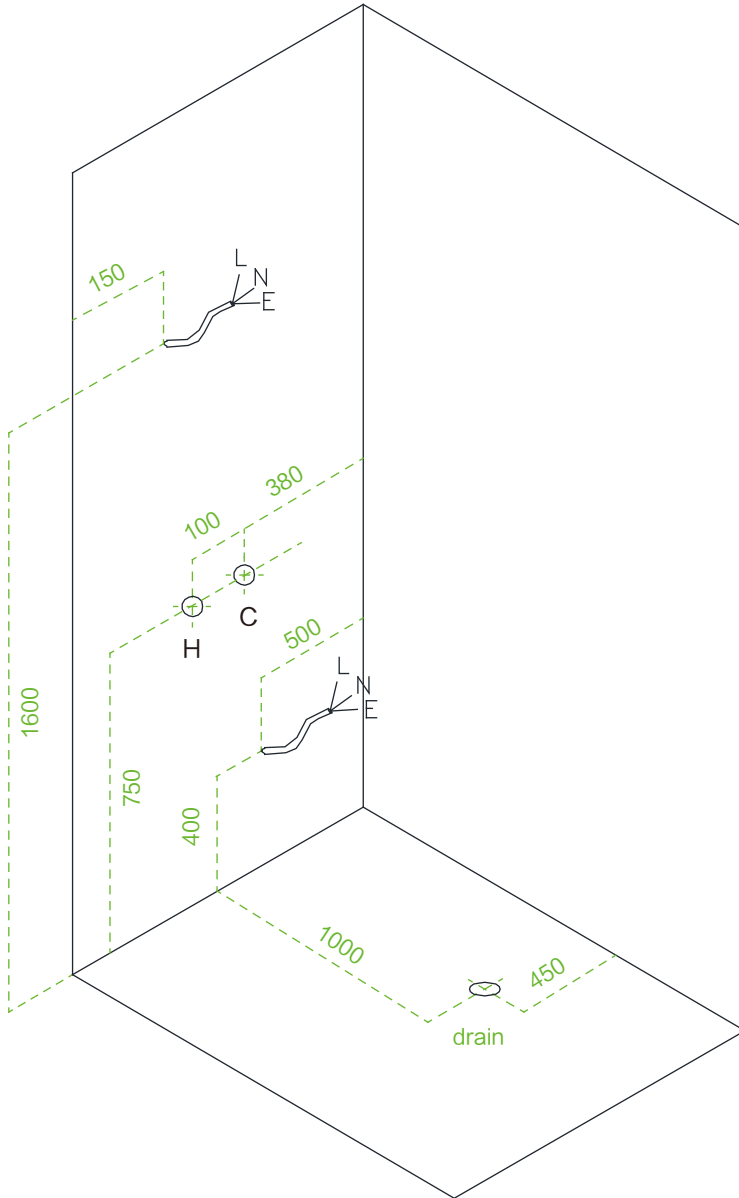

Model:WS110L

Size:1650x850x2240mm

Top view

Bottom view

Model:WS110R

Size:1650x850x2240mm

Top view

Bottom view