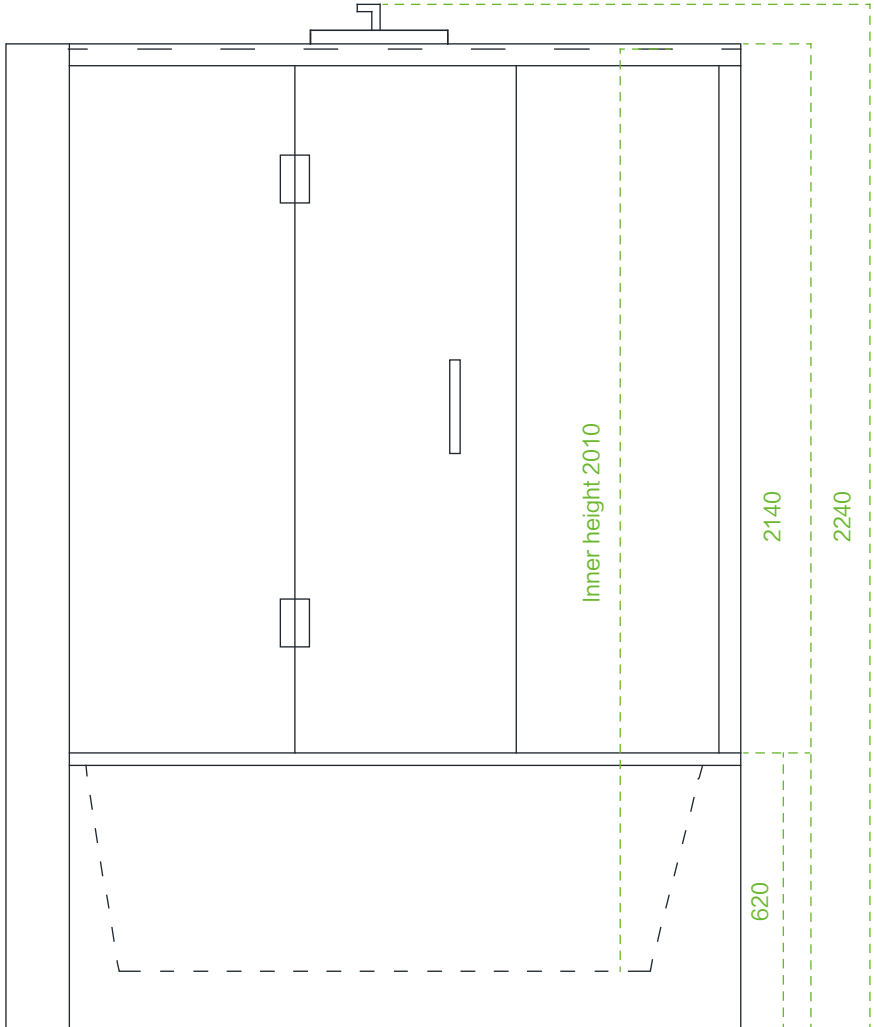

Model:WS110L

Size:1650x850x2240mm

Top view

Bottom view

Model:WS110R

Size:1650x850x2240mm

Top view

Bottom view