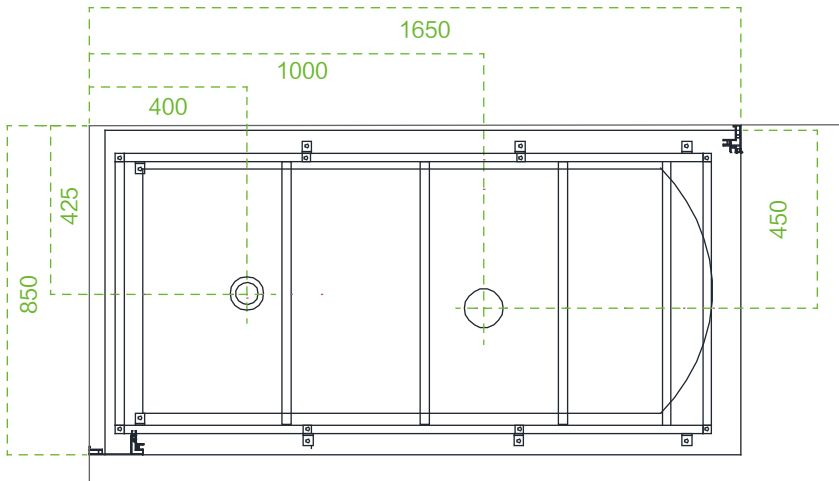

Model:WS110L

Size:1650x850x2240mm

Top view

Bottom view

Model:WS110R

Size:1650x850x2240mm

Top view

Bottom view