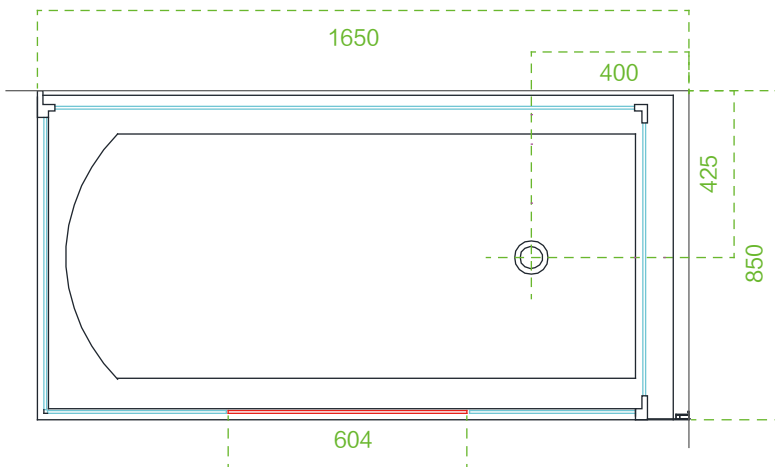

Model:WS110L

Size:1650x850x2240mm

Top view

Bottom view

Model:WS110R

Size:1650x850x2240mm

Top view

Bottom view