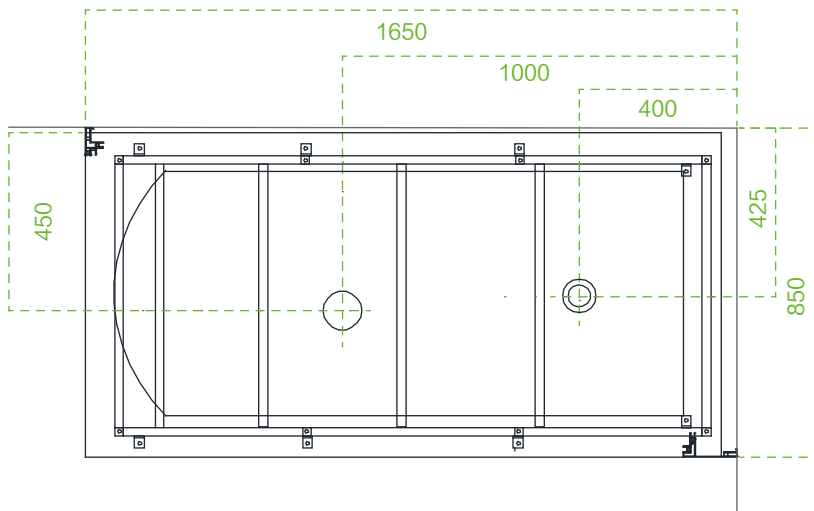

Model:WS110L

Size:1650x850x2240mm

Top view

Bottom view

Model:WS110R

Size:1650x850x2240mm

Top view

Bottom view