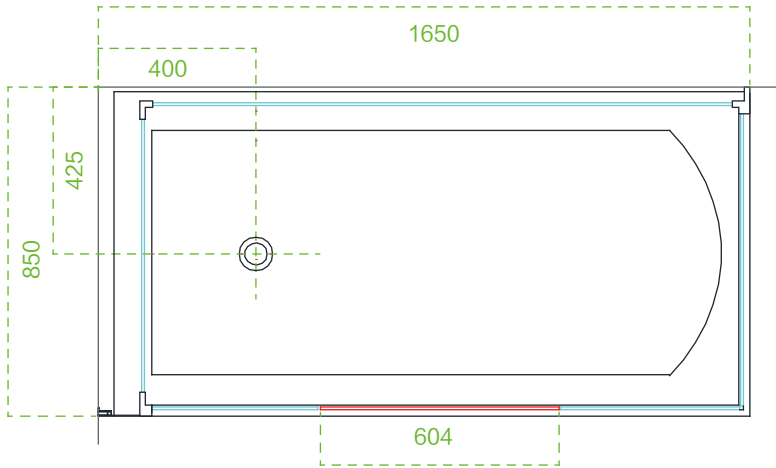

Model:WS110L

Size:1650x850x2240mm

Top view

Bottom view

Model:WS110R

Size:1650x850x2240mm

Top view

Bottom view