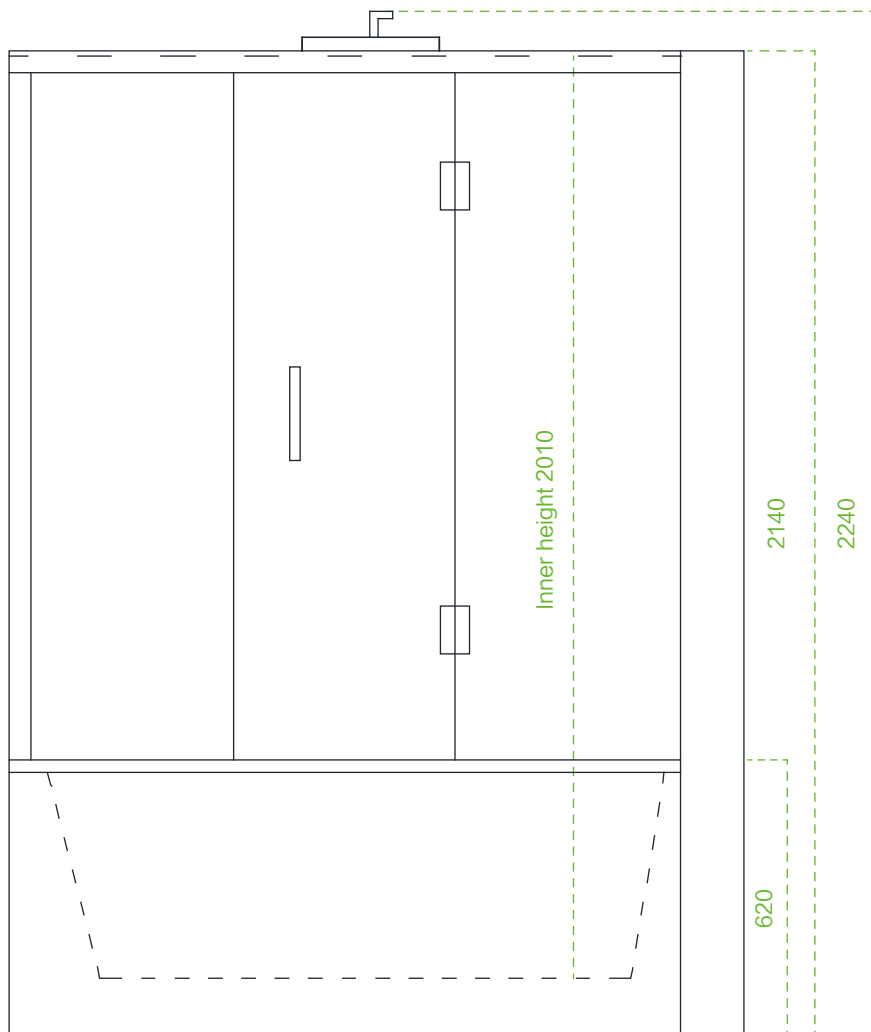

Model:WS110L

Size:1650x850x2240mm

Top view

Bottom view

Model:WS110R

Size:1650x850x2240mm

Top view

Bottom view