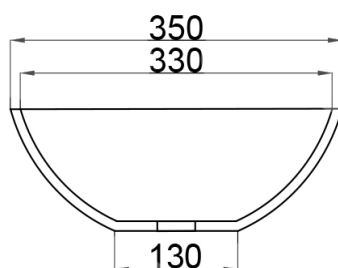

JEE-O london basin specifications

Article code:

SWMBAS63

White DADOquartz

Material:

DADOquartz - Scratch & abrasion resistant

Waste diameter:

40mm

Dimensions:

L 550 x W 350 x H 125 mm

Basin rim:

8-10mm

Net weight:

8kg

Note: cast products are subject to size variation of +/-5 %

Dimension package:

L 600 x W 400 x H 140 mm

Package weight:

0,3kg

UV stability:

6 / BSEN438

25 year warranty

HS code:

69109000