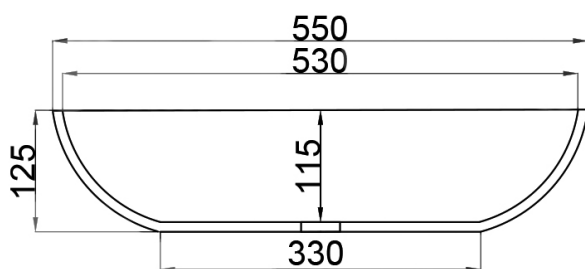

JEE-O london basin specifications

Article code:

SWMBAS63

White DADOquartz

Material:

DADOquartz - Scratch & abrasion resistant

Waste diameter:

40mm

Dimensions:

L 550 x W 350 x H 125 mm

Basin rim:

8-10mm

Net weight:

8kg

Note: cast products are subject to size variation of +/-5 %

Dimension package:

L 600 x W 400 x H 140 mm

Package weight:

0,3kg

UV stability:

6 / BSEN438

25 year warranty

HS code:

69109000