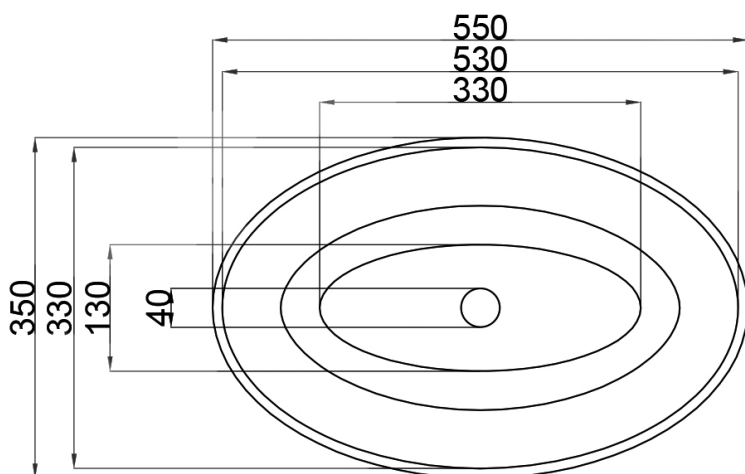

JEE-O london basin specifications

Article code:

SWMBAS63

White DADOquartz

Material:

DADOquartz - Scratch & abrasion resistant

Waste diameter:

40mm

Dimensions:

L 550 x W 350 x H 125 mm

Basin rim:

8-10mm

Net weight:

8kg

Note: cast products are subject to size variation of +/-5 %

Dimension package:

L 600 x W 400 x H 140 mm

Package weight:

0,3kg

UV stability:

6 / BSEN438

25 year warranty

HS code:

69109000