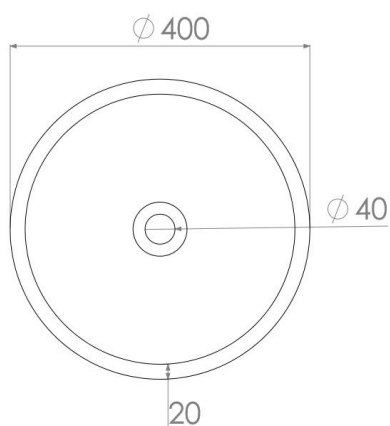

# JEE-O flow basin specifications

Article code:

**SWMBAS73**

● White DADOquartz

**SWMBAS73 - black**

● Spray painted matt outside

**SWMBAS73 - green**

● Spray painted matt outside

Dimensions:

L 400 x W 400 x H 450 mm

Basin rim:

20-25 mm

Net weight:

12kg

Note: cast products are subject to size variation of +/- 5 %

Dimension package:

L 500 x W 500 x H 500 mm

Package weight:

1kg

UV stability:

6 / BSEN438

25 year warranty

HS code:

69109000