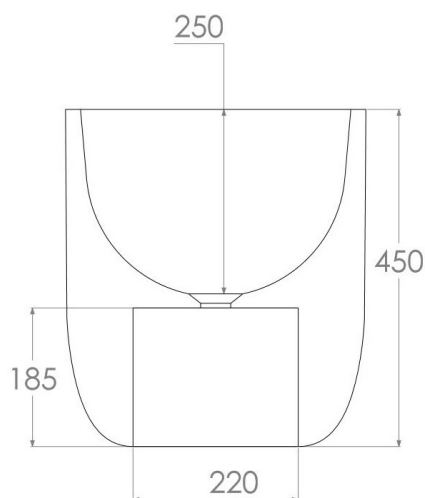

JEE-O flow basin specifications

Article code:

SWMBAS73

● White DADOquartz

SWMBAS73 - black

● Spray painted matt outside

SWMBAS73 - green

● Spray painted matt outside

SWMBAS73 - grey

● Spray painted matt outside

Material:

DADOquartz - Scratch & abrasion resistant

Coating:

Spray painted matt outside

Waste diameter:

40mm

Dimensions:

L 400 x W 400 x H 450 mm

Basin rim:

20-25 mm

Net weight:

12kg

Note: cast products are subject to size variation of +/- 5 %

Dimension package:

L 500 x W 500 x H 500 mm

Package weight:

1kg

UV stability:

6 / BSEN438

25 year warranty

HS code:

69109000

European Standard:

NEN-EN 14688-2015