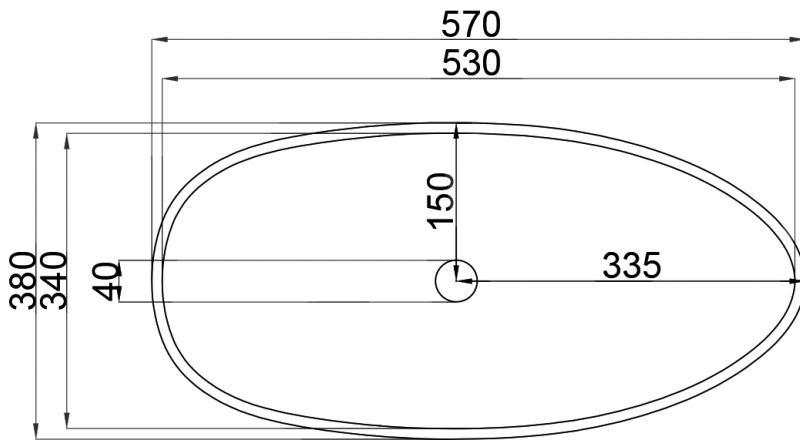

JEE-O elaine basin specifications

Article code:

SWMBAS57
White DADOquartz

Material:

DADOquartz - Scratch & abrasion resistant

Waste diameter:

40mm

Dimensions:

L 570 x W 380 x H 150 mm

Basin rim:

20mm

Net weight:

15kg

Note: cast products are subject to size variation of +/-5 %

Dimension package:

L 620 x W 440 x H 210 mm

Package weight:

5kg

UV stability:

6 / BSEN438

25 year warranty

HS code:

69109000

European Standard: