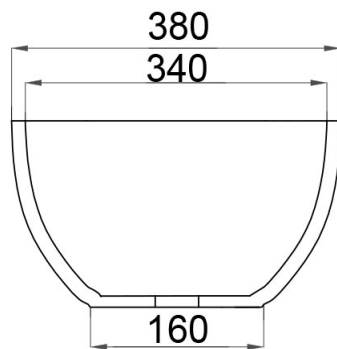

JEE-O elaine basin specifications

Article code:

SWMBAS57
White DADOquartz

Material:

DADOquartz - Scratch & abrasion resistant

Waste diameter:

40mm

Dimensions:

L 570 x W 380 x H 150 mm

Basin rim:

20mm

Net weight:

15kg

Note: cast products are subject to size variation of +/-5 %

Dimension package:

L 620 x W 440 x H 210 mm

Package weight:

5kg

UV stability:

6 / BSEN438

25 year warranty

HS code:

69109000

European Standard: