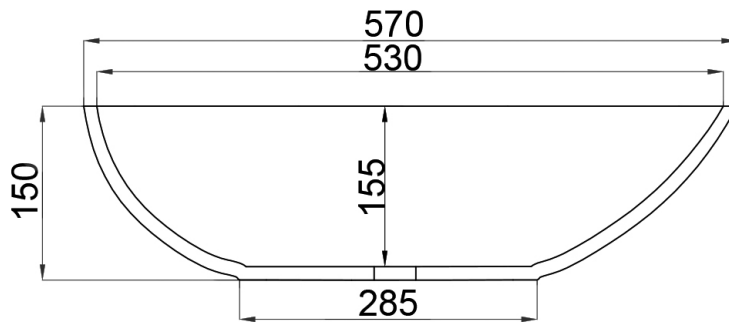

JEE-O elaine basin specifications

Article code:

SWMBAS57
White DADOquartz

Material:

DADOquartz - Scratch & abrasion resistant

Waste diameter:

40mm

Dimensions:

L 570 x W 380 x H 150 mm

Basin rim:

20mm

Net weight:

15kg

Note: cast products are subject to size variation of +/-5 %

Dimension package:

L 620 x W 440 x H 210 mm

Package weight:

5kg

UV stability:

6 / BSEN438

25 year warranty

HS code:

69109000

European Standard: