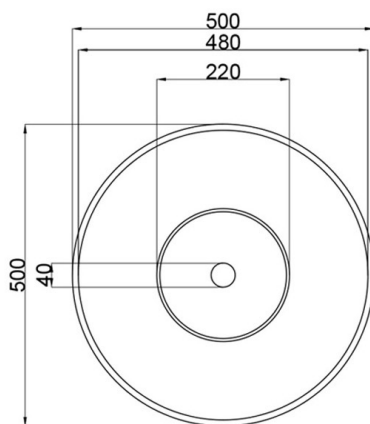

JEE-O anelli basin specifications

Article code:

SWMBAS37

White DADOquartz

Material:

DADOquartz - Scratch & abrasion resistant

Waste diameter:

40mm

Dimensions:

L 500 x W 500 x H 910 mm

Basin rim:

28-33mm

Net weight:

25kg

Note: cast products are subject to size variation of +/-5 %

Dimension package:

L 580 x W 580 x H 940 mm

Package weight:

5kg

UV stability:

6 / BSEN438

25 year warranty

HS code:

69109000