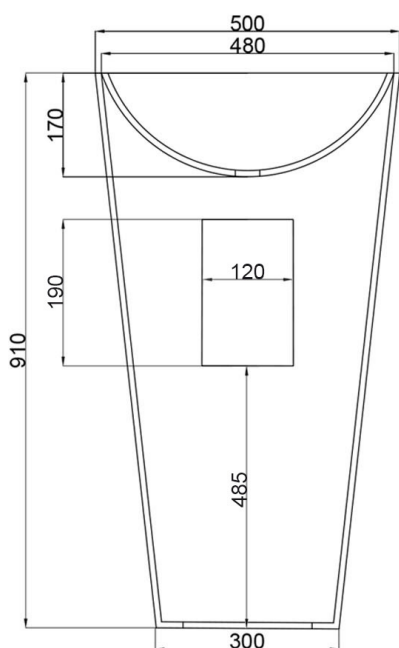

JEE-O anelli basin specifications

Article code:

SWMBAS37

White DADOquartz

Material:

DADOquartz - Scratch & abrasion resistant

Waste diameter:

40mm

Dimensions:

L 500 x W 500 x H 910 mm

Basin rim:

28-33mm

Net weight:

25kg

Note: cast products are subject to size variation of +/-5 %

Dimension package:

L 580 x W 580 x H 940 mm

Package weight:

5kg

UV stability:

6 / BSEN438

25 year warranty

HS code:

69109000