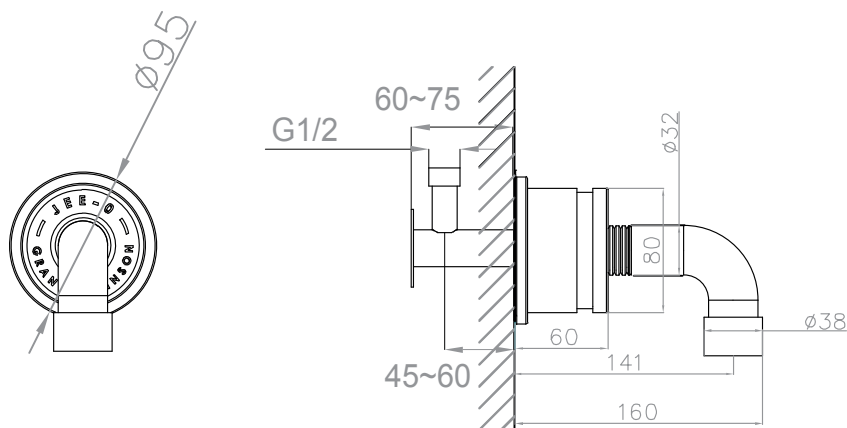

JEE-O soho spout short specifications

Note:
UV radiation and extreme temperature
can affect the color and structure of the
JEE-O soho spout short surface.

Article code:

700-3910
● Brushed stainless steel - **RAW**

cleaning vinegar or alcohol

Connection:
Thread:

G ½" (ø15mm / 0.6")
British Standard Pipe (BSP)

Dimension package:
Total weight:
Package weight:

L 27,5 x W 19 x H 14 cm
1.77 kg
0.47 kg

2 year warranty

HS code: