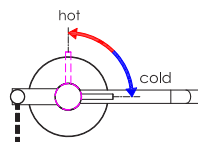

JEE-O slimline bath mixer O2 specifications

Note:
UV radiation and extreme temperature can affect the color and structure of the surface of the structured black version

left flow spout

right flow handshower

Stainless Steel r304

Cartridges:

Kerox ceramic mixing mechanism (progressive) with diverter, item code **005-0204**

Cleaning:

JEE-O protect

Flow at water of 38°C / 100,4°F:

11L /p/m at 3bar presure

Connection:

Thread:

2 x G 1/2" (ø15mm / 0.6")
British Standard Pipe (BSP)

Dimension package:

Total weight:

Package weight:

L 110 x W 42 x H 13 cm
7.7 kg
1.6 kg

Placing on a water-tight floor

2 year warranty