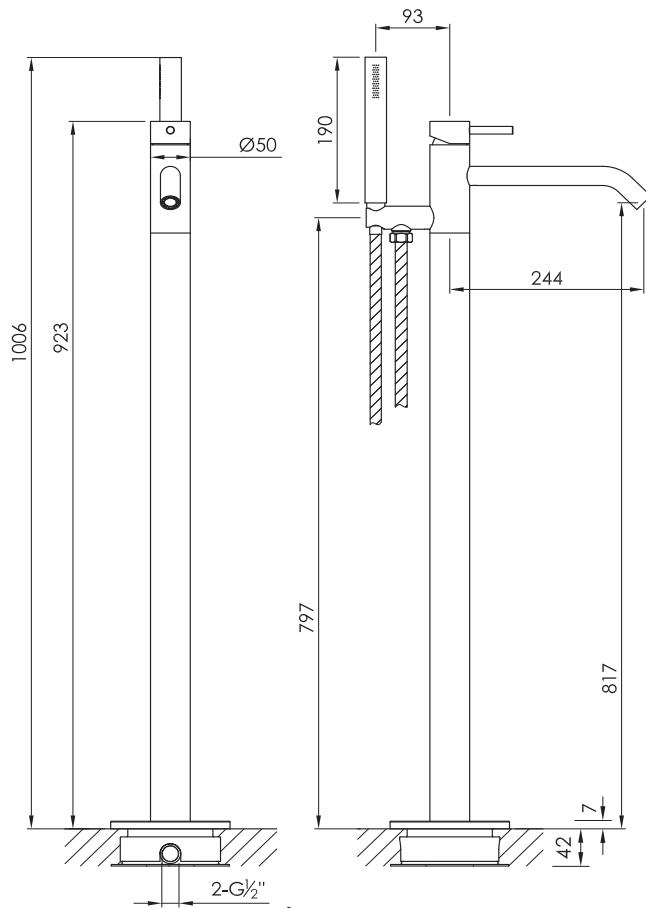

JEE-O slimline bath mixer O2 specifications

Note:
UV radiation and extreme temperature can affect the color and structure of the surface of the structured black version

left flow spout

right flow handshower

Article code:

800-3010

● brushed stainless steel

800-3013

● structured black stainless steel

800-3014

● bronze stainless steel

Material:

Stainless Steel r304

Cartridges:

Kerox ceramic mixing mechanism (progressive) with diverter, item code **005-0204**

Cleaning:

JEE-O protect

Flow at water of 38°C / 100,4°F:

11L /p/m at 3bar presure

Connection:

Thread:

2 x G 1/2" (ø15mm / 0.6")
British Standard Pipe (BSP)

Dimension package:

Total weight:

Package weight:

L 110 x W 42 x H 13 cm
7.7 kg
1.6 kg

Placing on a water-tight floor

2 year warranty