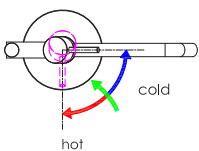

JEE-O slimline bath mixer O2 specifications

Note:
UV radiation and extreme temperature can affect the color and structure of the surface of the structured black version

left flow spout

right flow handshower

Stainless Steel r304

Cartridges:

Kerox ceramic mixing mechanism (progressive) with diverter, item code **005-0204**

Cleaning:

JEE-O protect

Flow at water of 38°C / 100,4°F:

11L /p/m at 3bar presure

Connection:

Thread:

2 x G 1/2" (ø15mm / 0.6")
British Standard Pipe (BSP)

Dimension package:

Total weight:

Package weight:

L 110 x W 42 x H 13 cm
7.7 kg
1.6 kg

Placing on a water-tight floor

2 year warranty