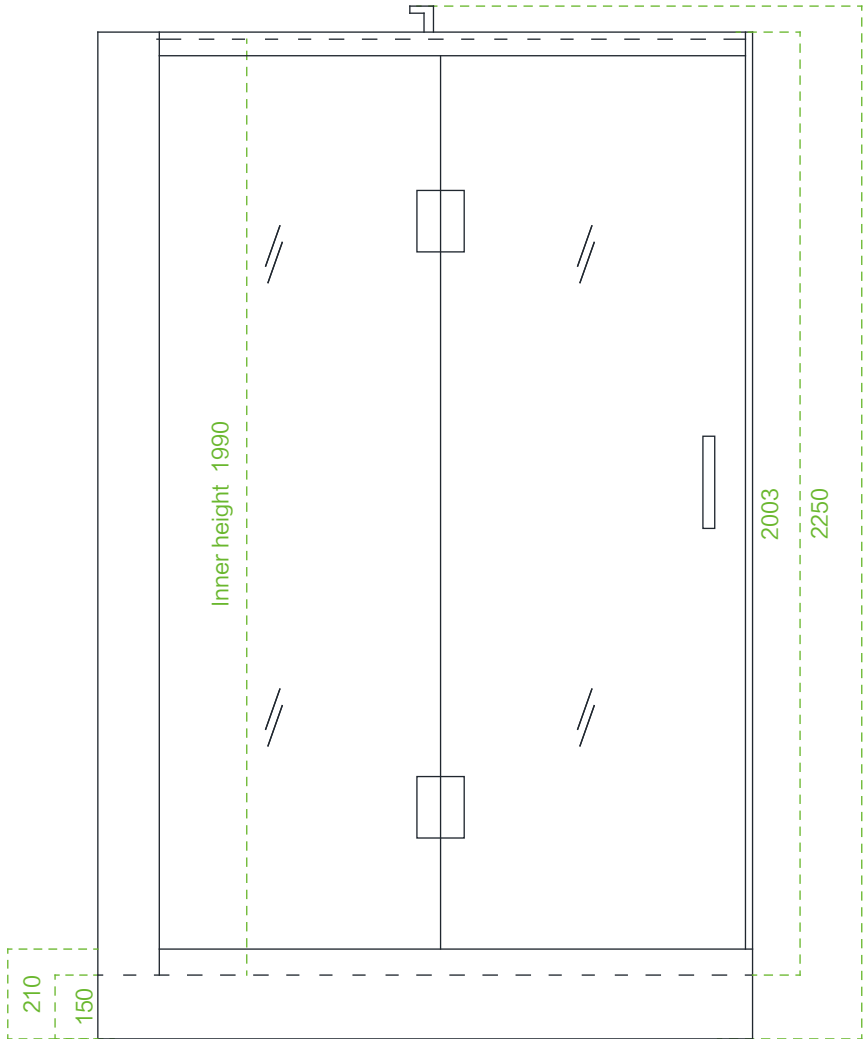

Model:WS141L/WR141L

Size:1500x930x2250mm

Top view

Bottom view

Model:WS141R/WR141R

Size:1500x930x2250mm

Top view

Bottom view