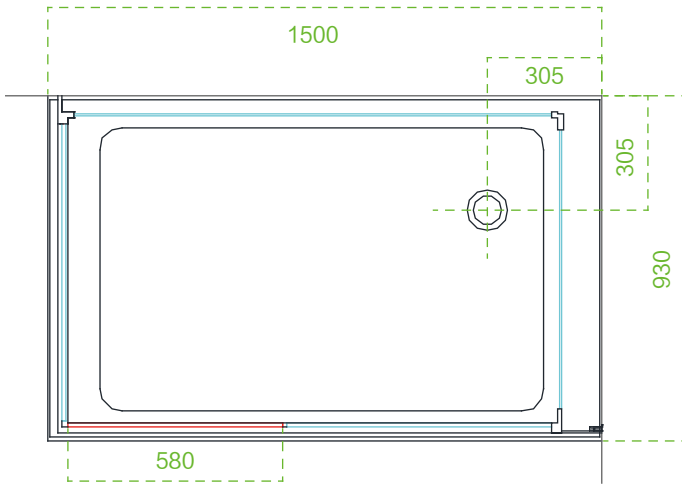

Model:WS141L/WR141L

Size:1500x930x2250mm

Top view

Bottom view

Model:WS141R/WR141R

Size:1500x930x2250mm

Top view

Bottom view