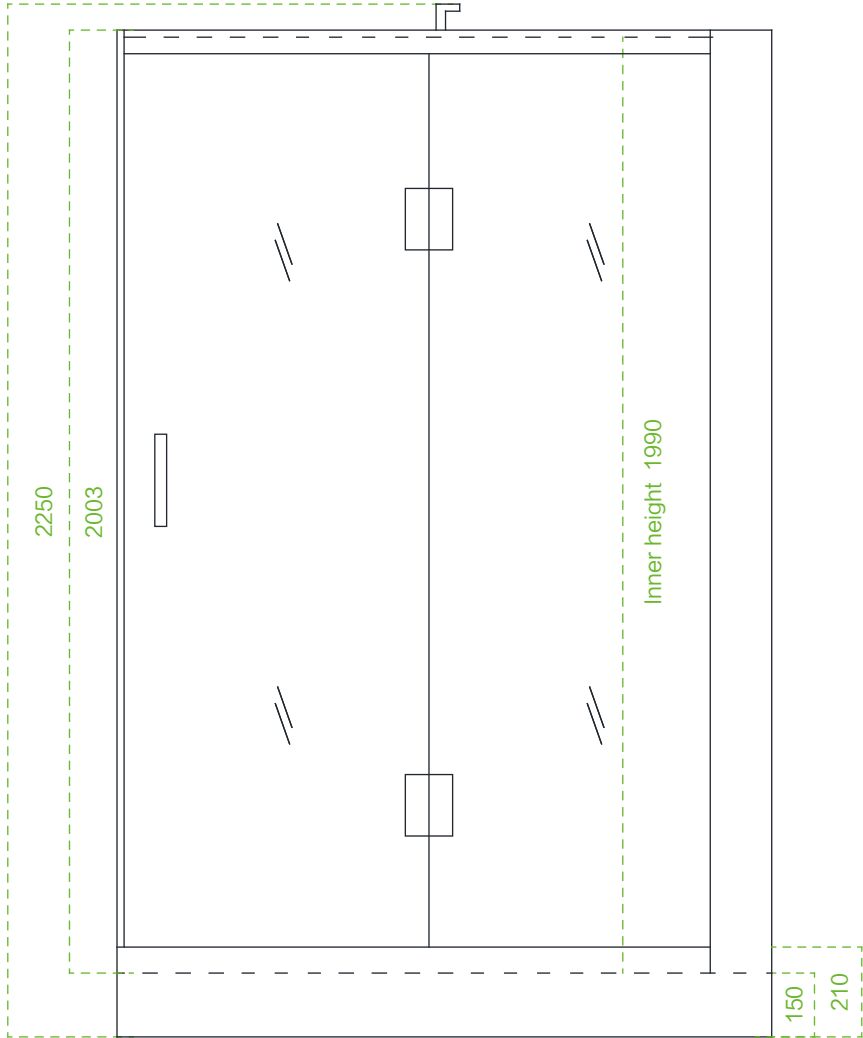

Model:WS141L/WR141L

Size:1500x930x2250mm

Top view

Bottom view

Model:WS141R/WR141R

Size:1500x930x2250mm

Top view

Bottom view