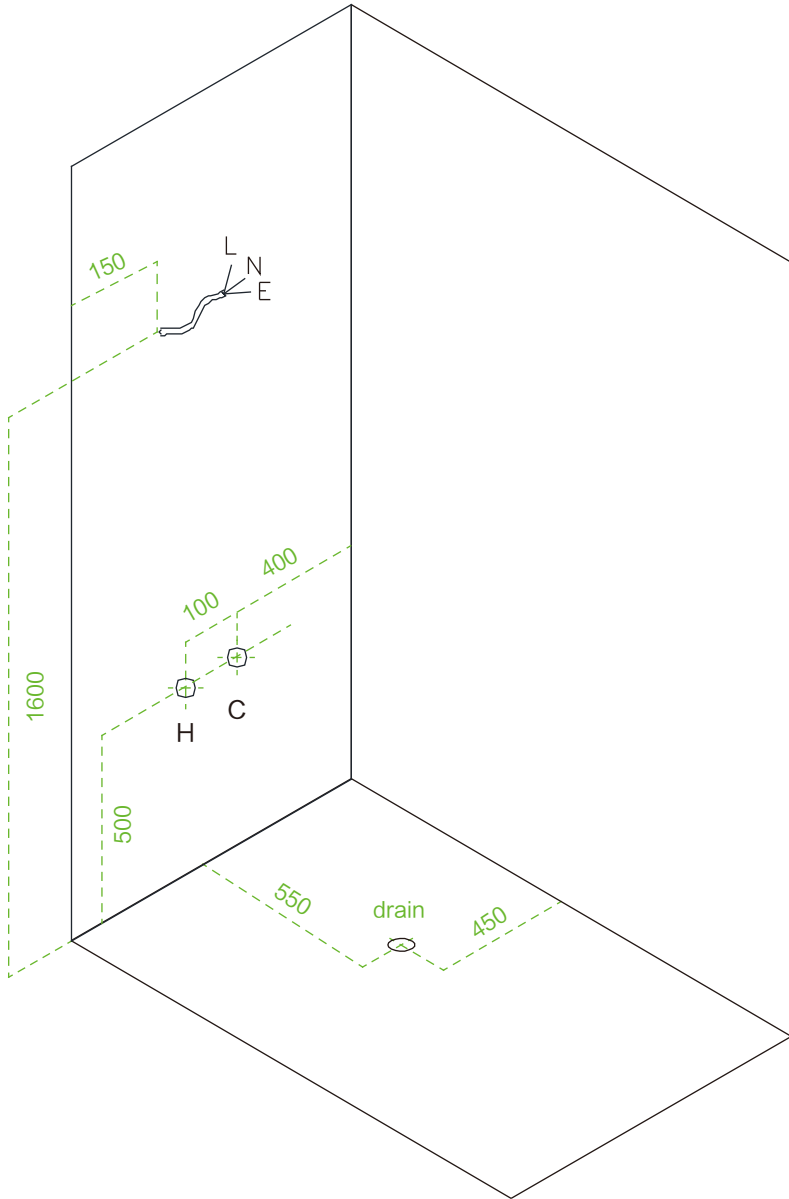

Model:WS141L/WR141L

Size:1500x930x2250mm

Top view

Bottom view

Model:WS141R/WR141R

Size:1500x930x2250mm

Top view

Bottom view