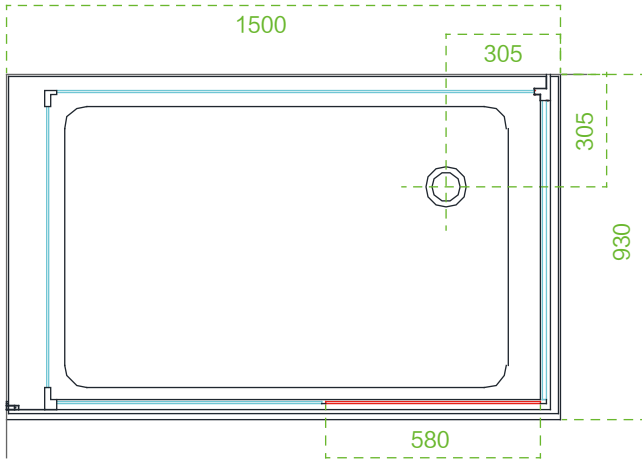

Model:WS141L/WR141L

Size:1500x930x2250mm

Top view

Bottom view

Model:WS141R/WR141R

Size:1500x930x2250mm

Top view

Bottom view