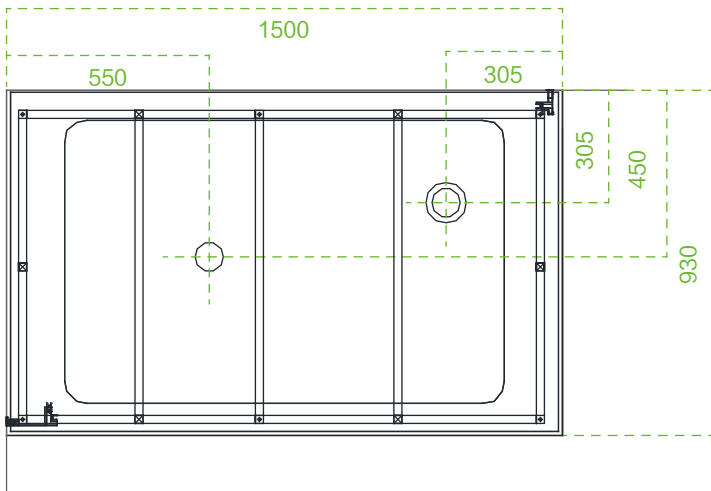

Model:WS141L/WR141L

Size:1500x930x2250mm

Top view

Bottom view

Model:WS141R/WR141R

Size:1500x930x2250mm

Top view

Bottom view