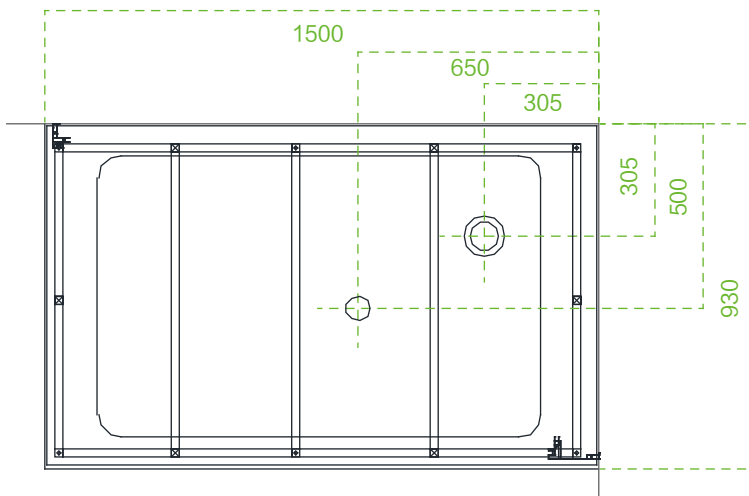

Model:WS141L/WR141L

Size:1500x930x2250mm

Top view

Bottom view

Model:WS141R/WR141R

Size:1500x930x2250mm

Top view

Bottom view