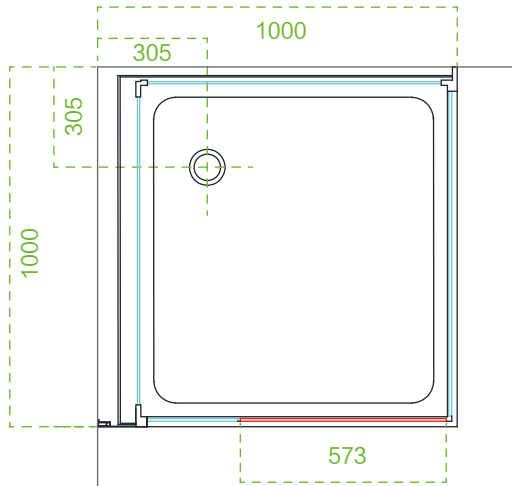

Model:WS132L/WR132L

Size:1000x1000x2250mm

Top view

Bottom view

Model:WS132R/WR132R

Size:1000x1000x2250mm

Top view

Bottom view