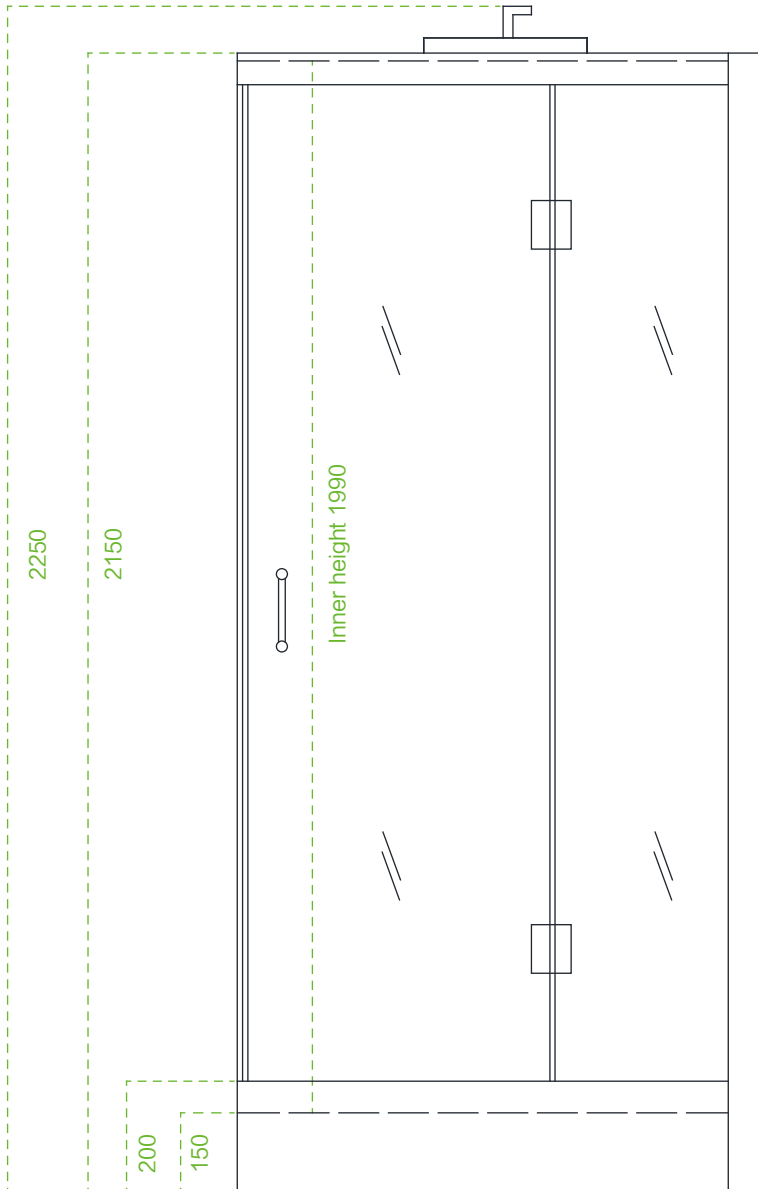

Model:WS132L/WR132L

Size:1000x1000x2250mm

Top view

Bottom view

Model:WS132R/WR132R

Size:1000x1000x2250mm

Top view

Bottom view