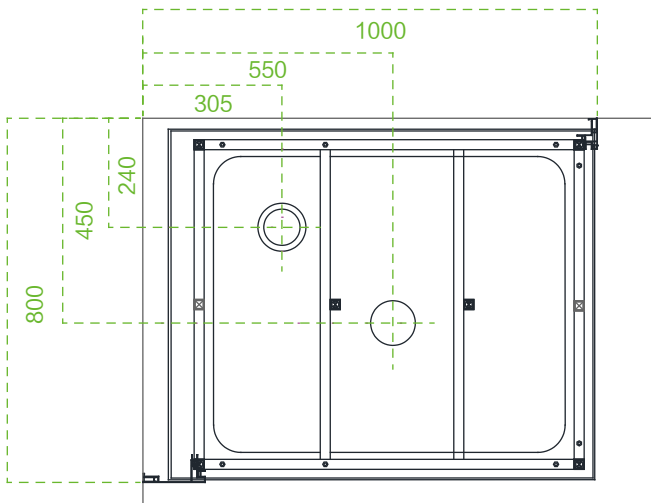

Model:WS116L/WR116L

Size:1000x800x2250mm

Top view

Bottom view

Model:WS116R/WR116R

Size:1000x800x2250mm

Top view

Bottom view