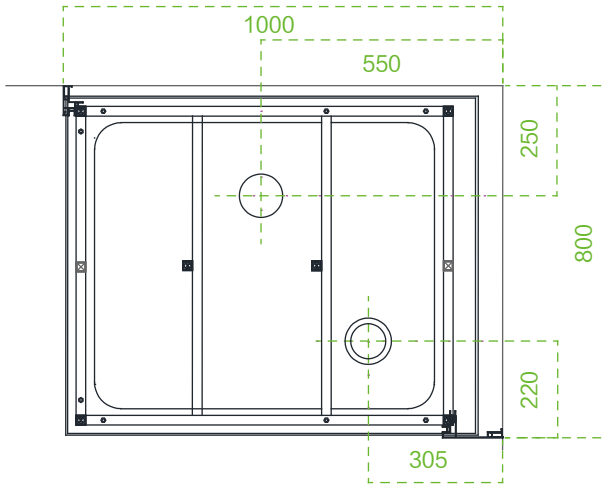

Model:WS116L/WR116L

Size:1000x800x2250mm

Top view

Bottom view

Model:WS116R/WR116R

Size:1000x800x2250mm

Top view

Bottom view