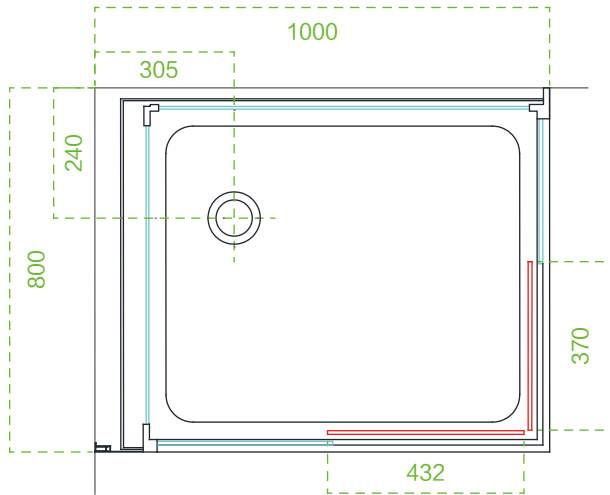

Model:WS116L/WR116L

Size:1000x800x2250mm

Top view

Bottom view

Model:WS116R/WR116R

Size:1000x800x2250mm

Top view

Bottom view