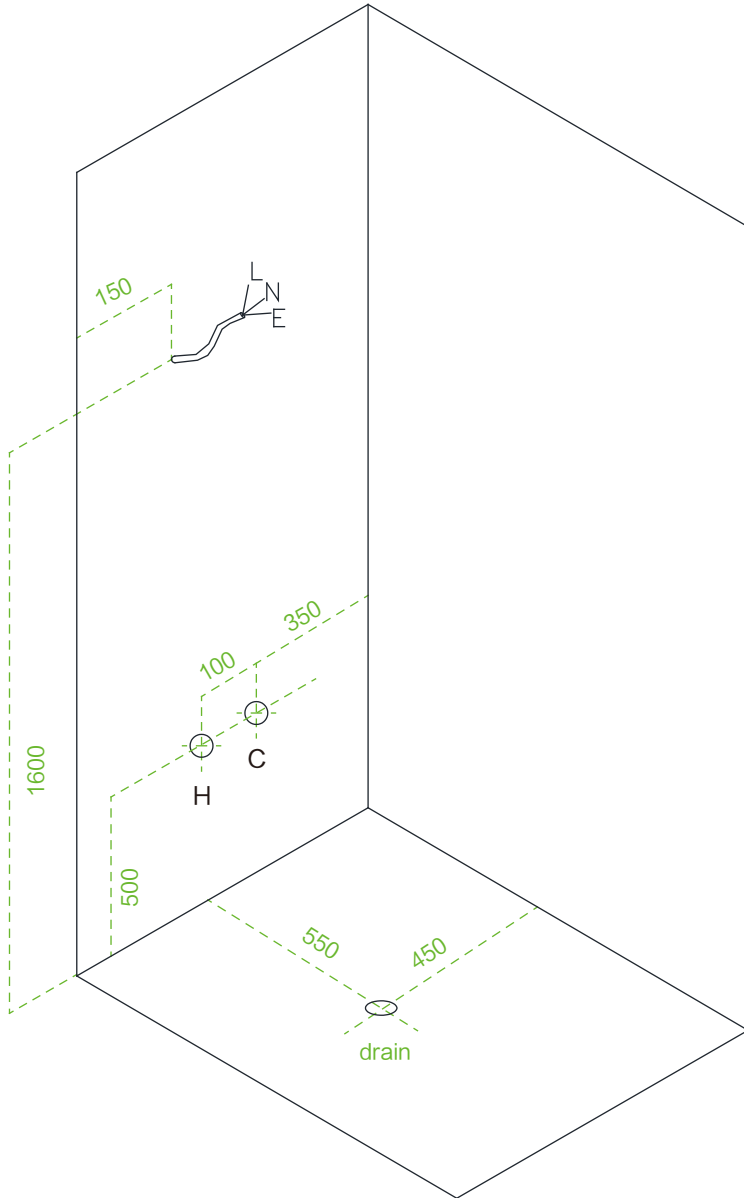

Model:WS116L/WR116L

Size:1000x800x2250mm

Top view

Bottom view

Model:WS116R/WR116R

Size:1000x800x2250mm

Top view

Bottom view