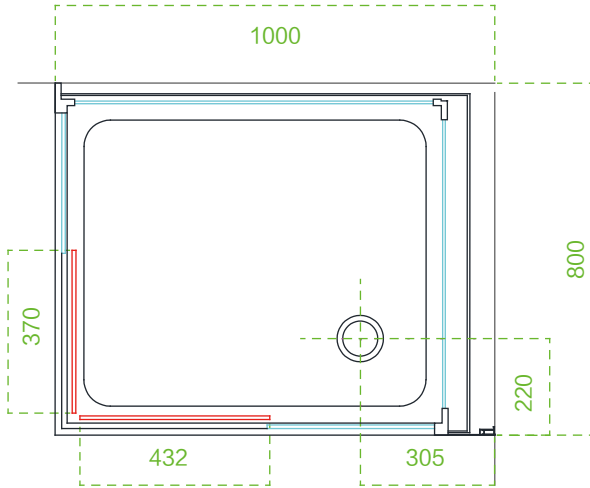

Model:WS116L/WR116L

Size:1000x800x2250mm

Top view

Bottom view

Model:WS116R/WR116R

Size:1000x800x2250mm

Top view

Bottom view