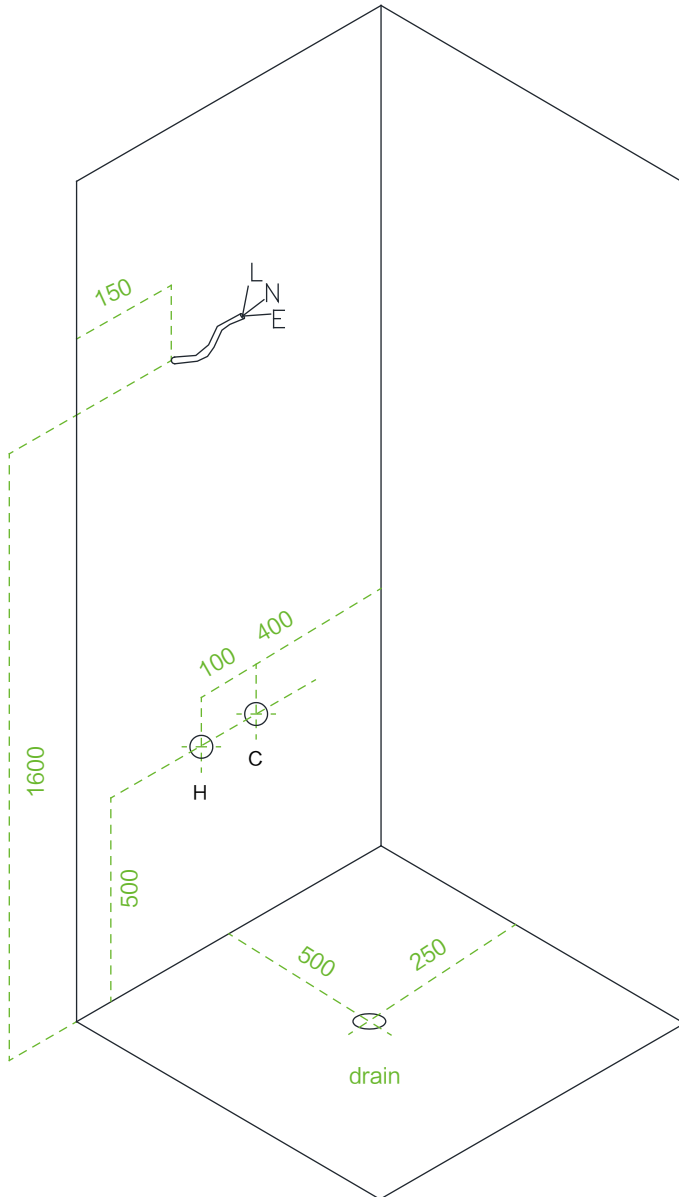

Model:WS115L/WR115L

Size:900x900x2250mm

Top view

Bottom view

Model:WS115R/WR115R

Size:900x900x2250mm

Top view

Bottom view