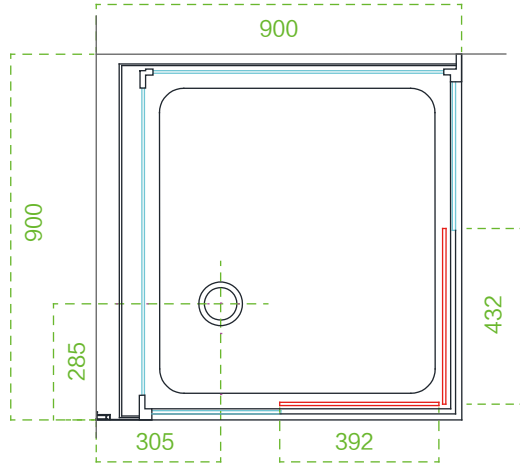

Model:WS115L/WR115L

Size:900x900x2250mm

Top view

Bottom view

Model:WS115R/WR115R

Size:900x900x2250mm

Top view

Bottom view