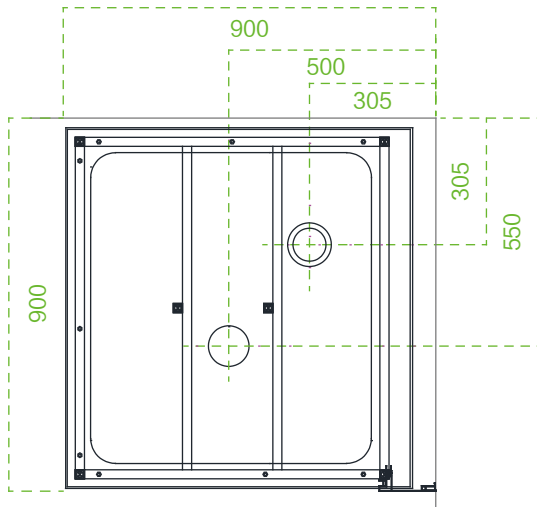

Model:WS115L/WR115L

Size:900x900x2250mm

Top view

Bottom view

Model:WS115R/WR115R

Size:900x900x2250mm

Top view

Bottom view