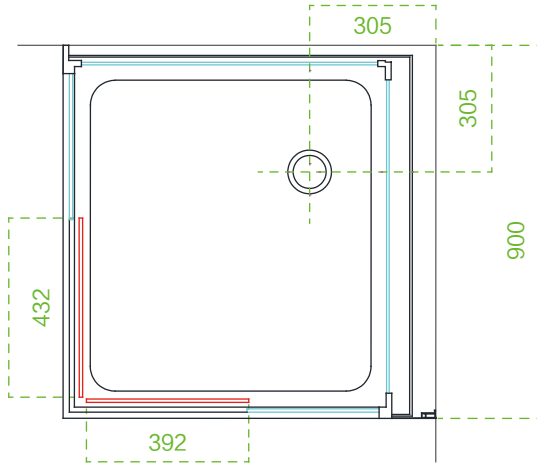

Model:WS115L/WR115L

Size:900x900x2250mm

Top view

Bottom view

Model:WS115R/WR115R

Size:900x900x2250mm

Top view

Bottom view