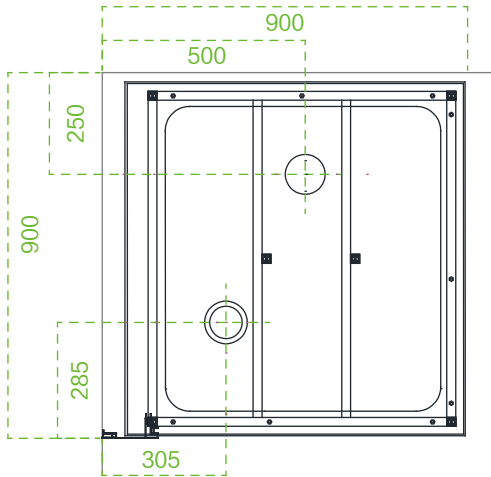

Model:WS115L/WR115L

Size:900x900x2250mm

Top view

Bottom view

Model:WS115R/WR115R

Size:900x900x2250mm

Top view

Bottom view