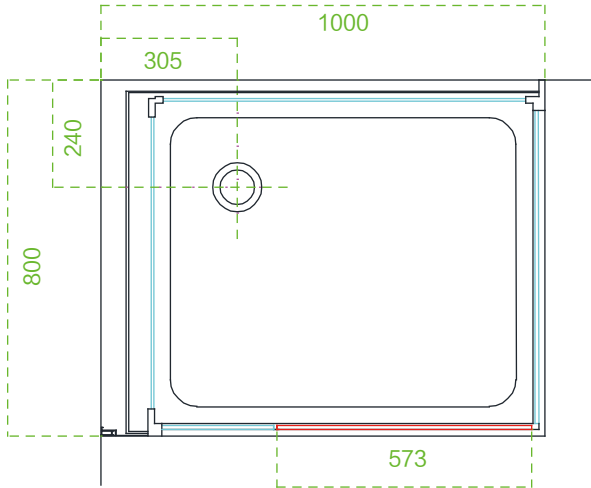

Model: WS108L/WR108L

Size: 1000x800x2250mm

Top view

Bottom view

Model: WS108R/WR108R

Size: 1000x800x2250mm

Top view

Bottom view