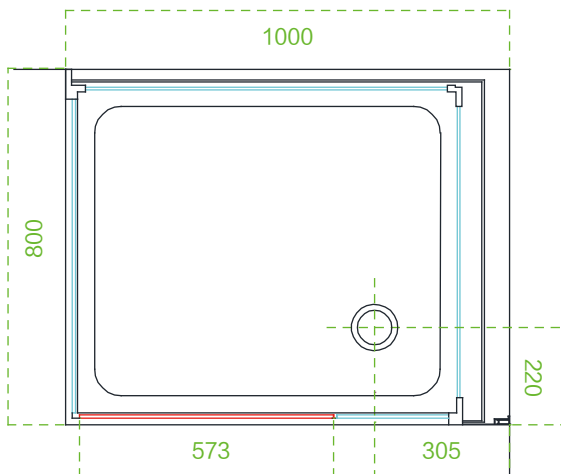

Model: WS108L/WR108L

Size: 1000x800x2250mm

Top view

Bottom view

Model: WS108R/WR108R

Size: 1000x800x2250mm

Top view

Bottom view