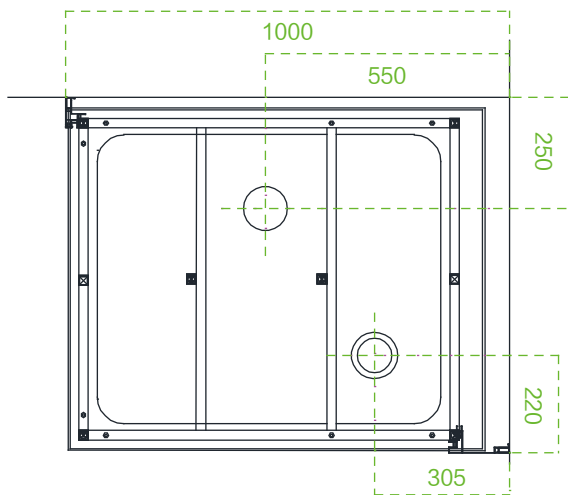

Model: WS108L/WR108L

Size: 1000x800x2250mm

Top view

Bottom view

Model: WS108R/WR108R

Size: 1000x800x2250mm

Top view

Bottom view