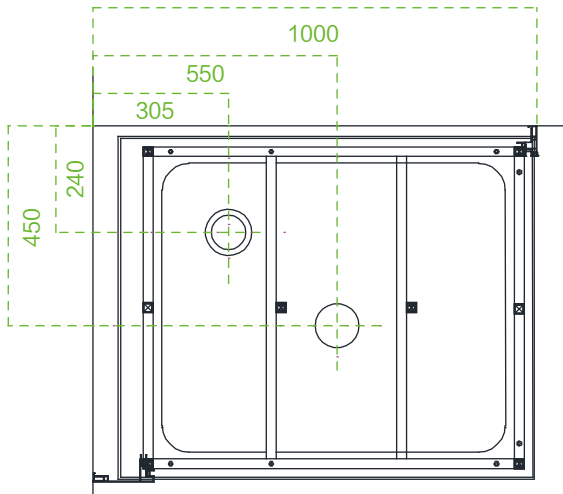

Model: WS108L/WR108L

Size: 1000x800x2250mm

Top view

Bottom view

Model: WS108R/WR108R

Size: 1000x800x2250mm

Top view

Bottom view