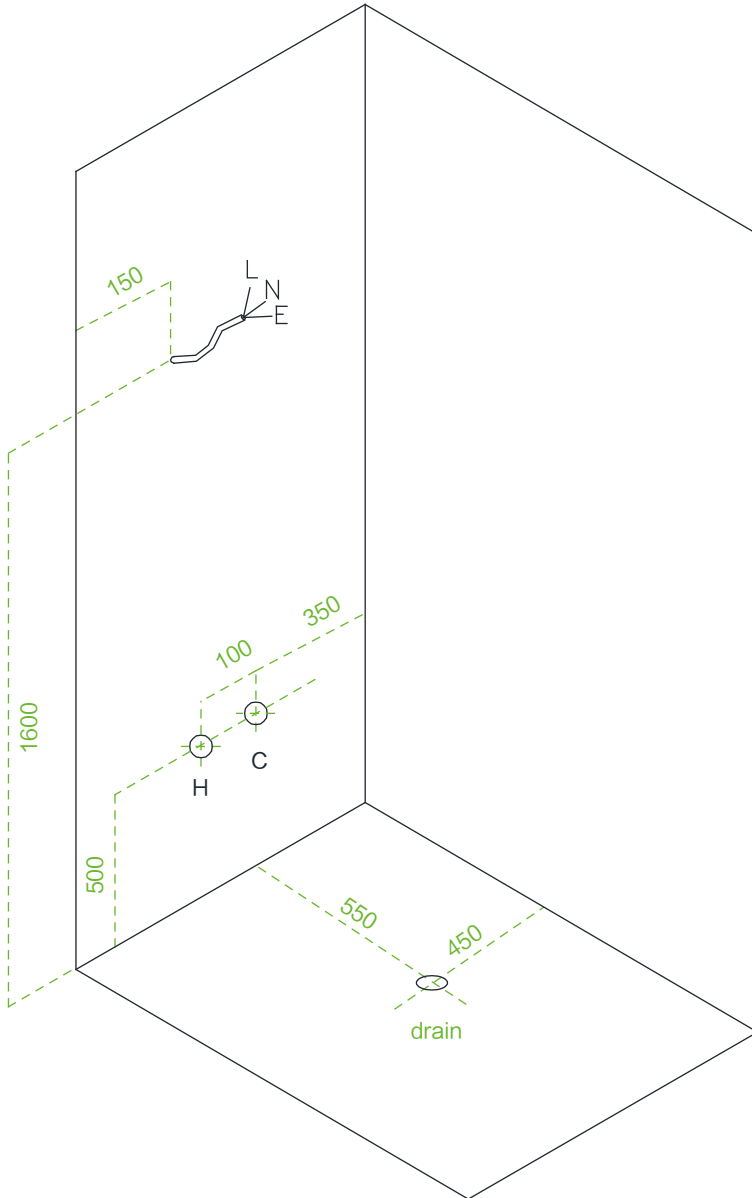

Model: WS108L/WR108L

Size: 1000x800x2250mm

Top view

Bottom view

Model: WS108R/WR108R

Size: 1000x800x2250mm

Top view

Bottom view