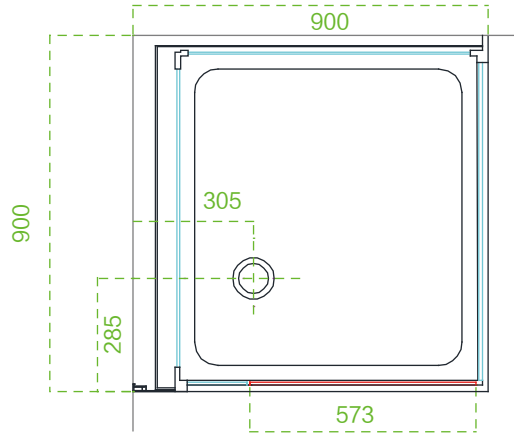

Model:WS107L/WR107L

Size:900x900x2250mm

Top view

Bottom view

Model:WS107R/WR107R

Size: 900x900x2250mm

Top view

Bottom view