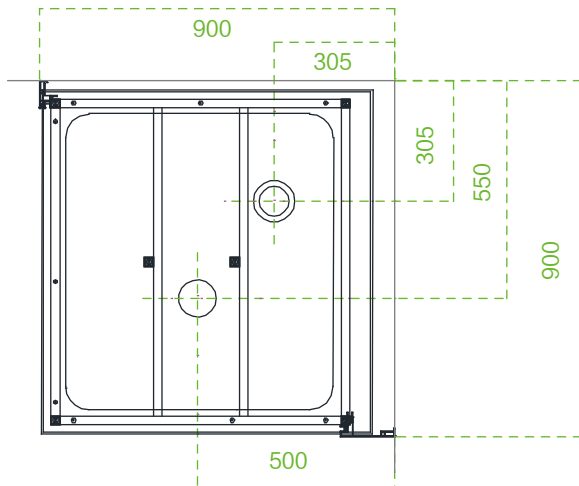

Model:WS107L/WR107L

Size:900x900x2250mm

Top view

Bottom view

Model:WS107R/WR107R

Size: 900x900x2250mm

Top view

Bottom view