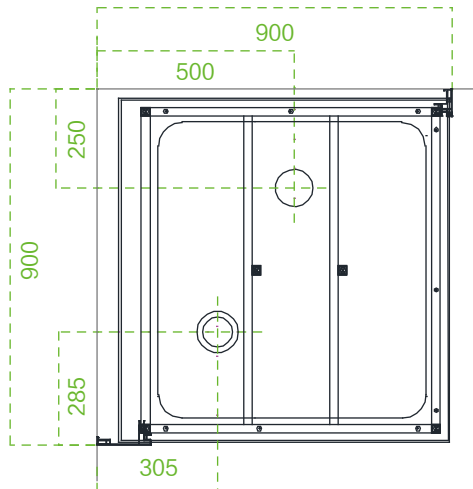

Model:WS107L/WR107L

Size:900x900x2250mm

Top view

Bottom view

Model:WS107R/WR107R

Size: 900x900x2250mm

Top view

Bottom view