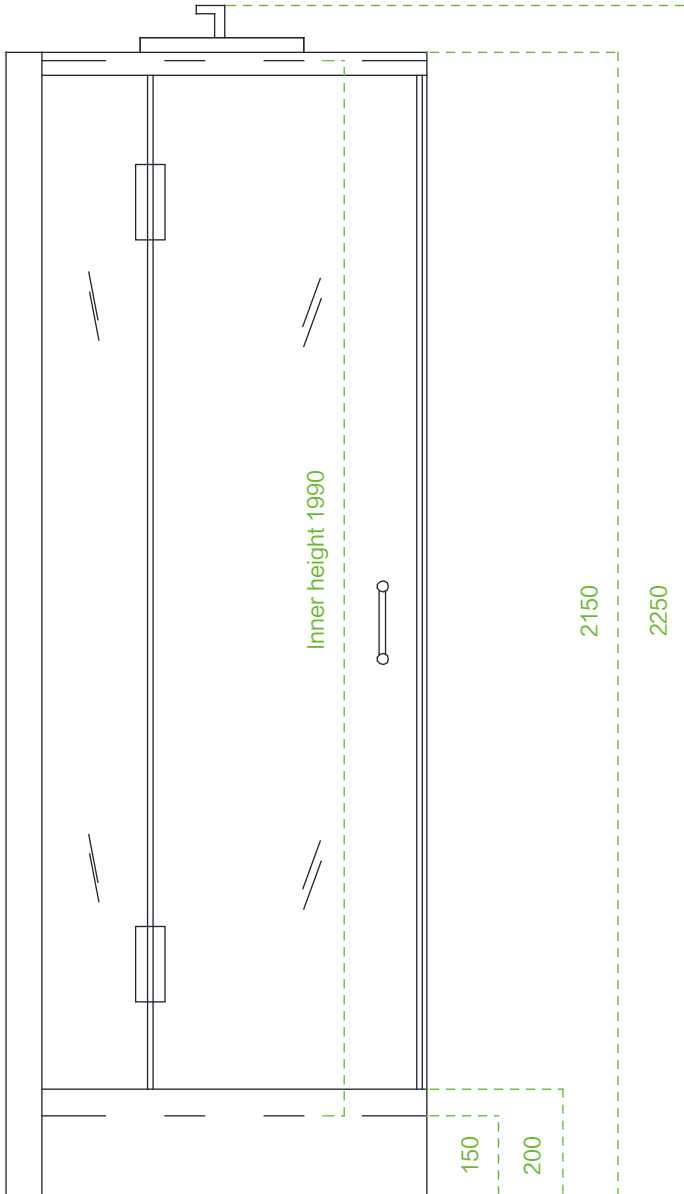

Model:WS107L/WR107L

Size:900x900x2250mm

Top view

Bottom view

Model:WS107R/WR107R

Size: 900x900x2250mm

Top view

Bottom view