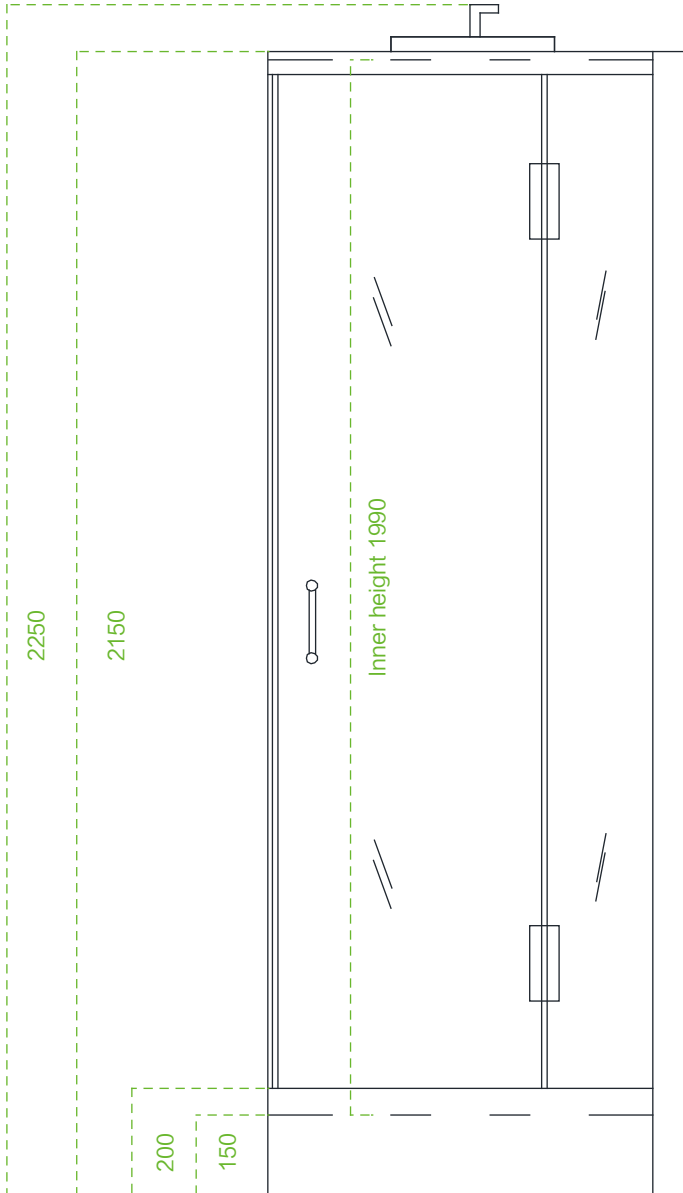

Model:WS107L/WR107L

Size:900x900x2250mm

Top view

Bottom view

Model:WS107R/WR107R

Size: 900x900x2250mm

Top view

Bottom view