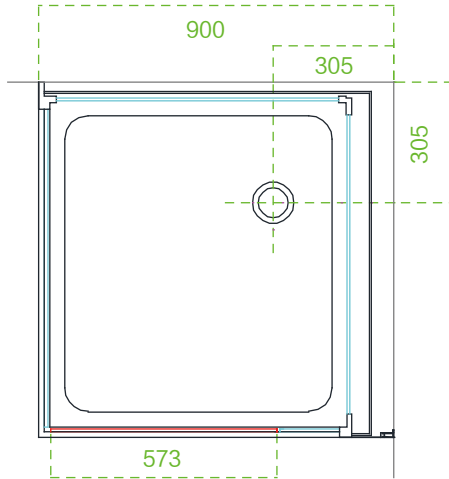

Model:WS107L/WR107L

Size:900x900x2250mm

Top view

Bottom view

Model:WS107R/WR107R

Size: 900x900x2250mm

Top view

Bottom view