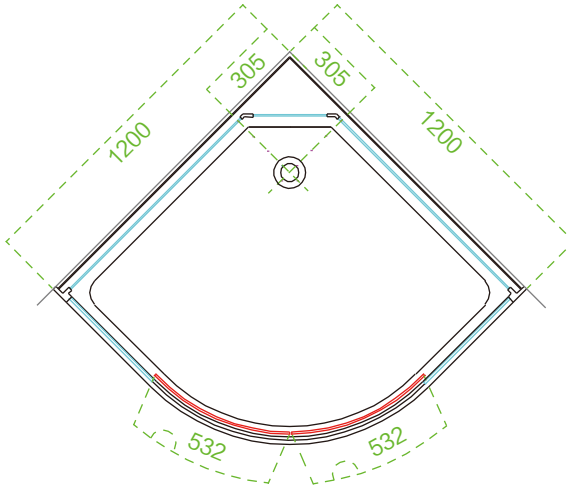

**Model:WS105/WR105**

Size:1200x1200x2250mm

Top view

Bottom view