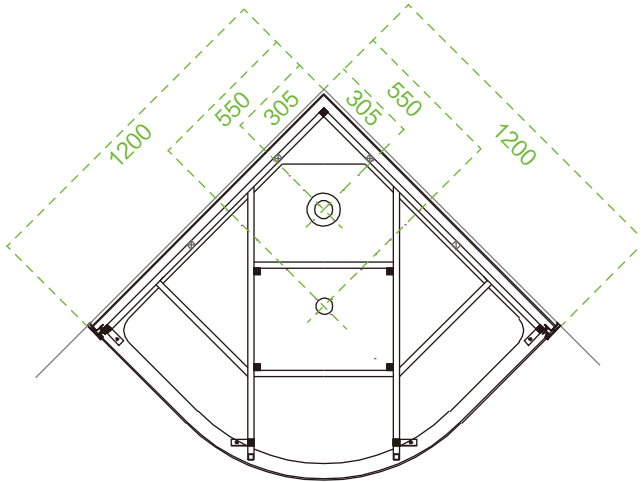

**Model:WS105/WR105**

Size:1200x1200x2250mm

Top view

Bottom view