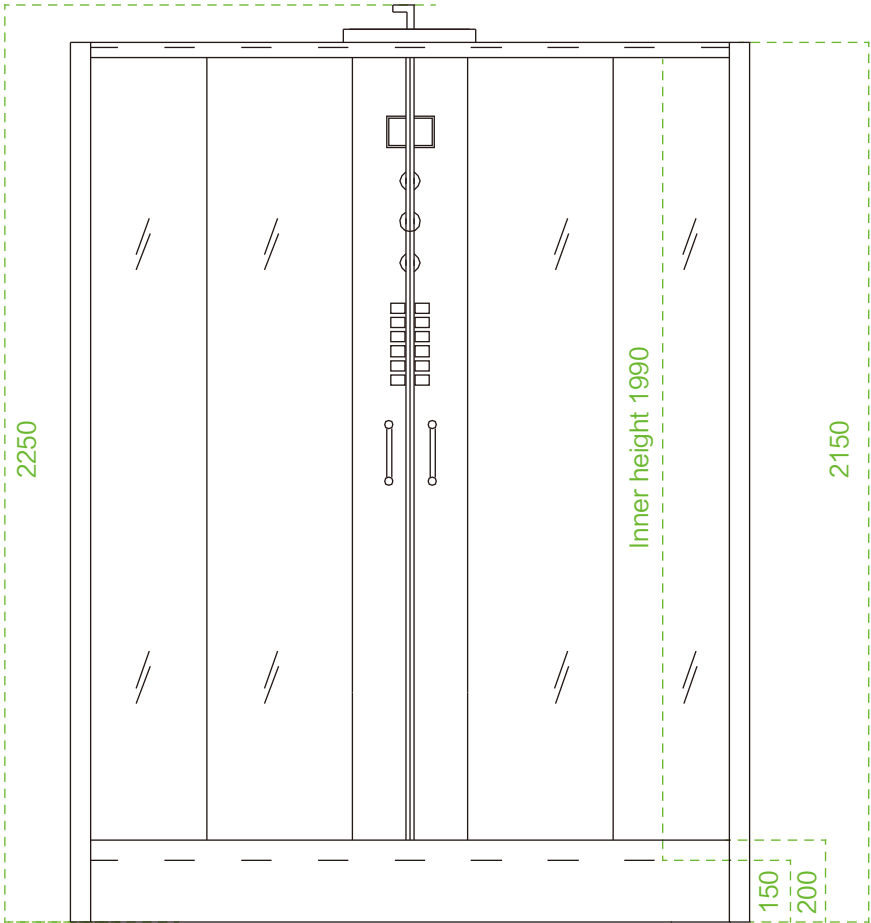

**Model:WS105/WR105**

Size:1200x1200x2250mm

Top view

Bottom view