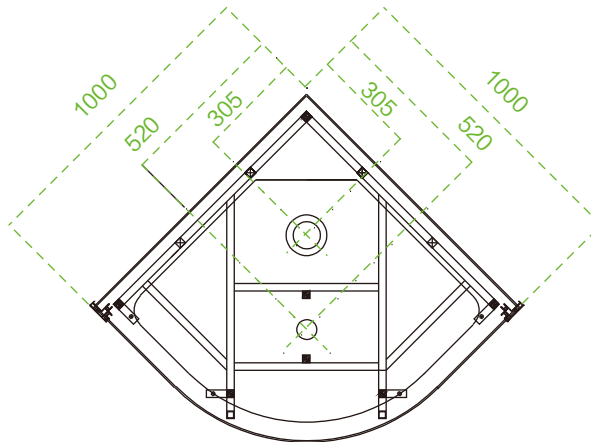

Model:WS102/WR102

Size:1000x1000x2250mm

Top view

Bottom view