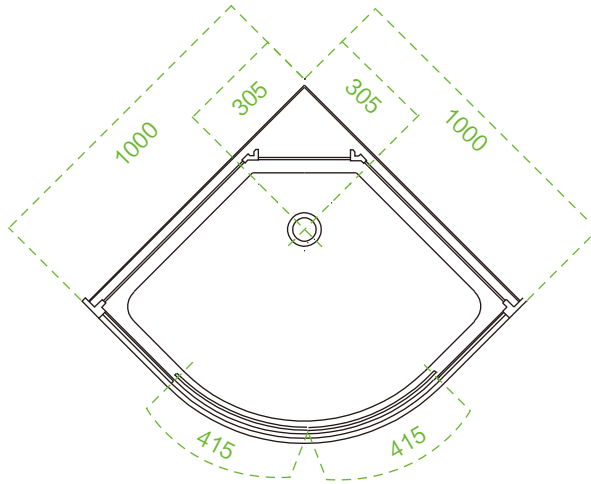

Model:WS102/WR102

Size:1000x1000x2250mm

Top view

Bottom view