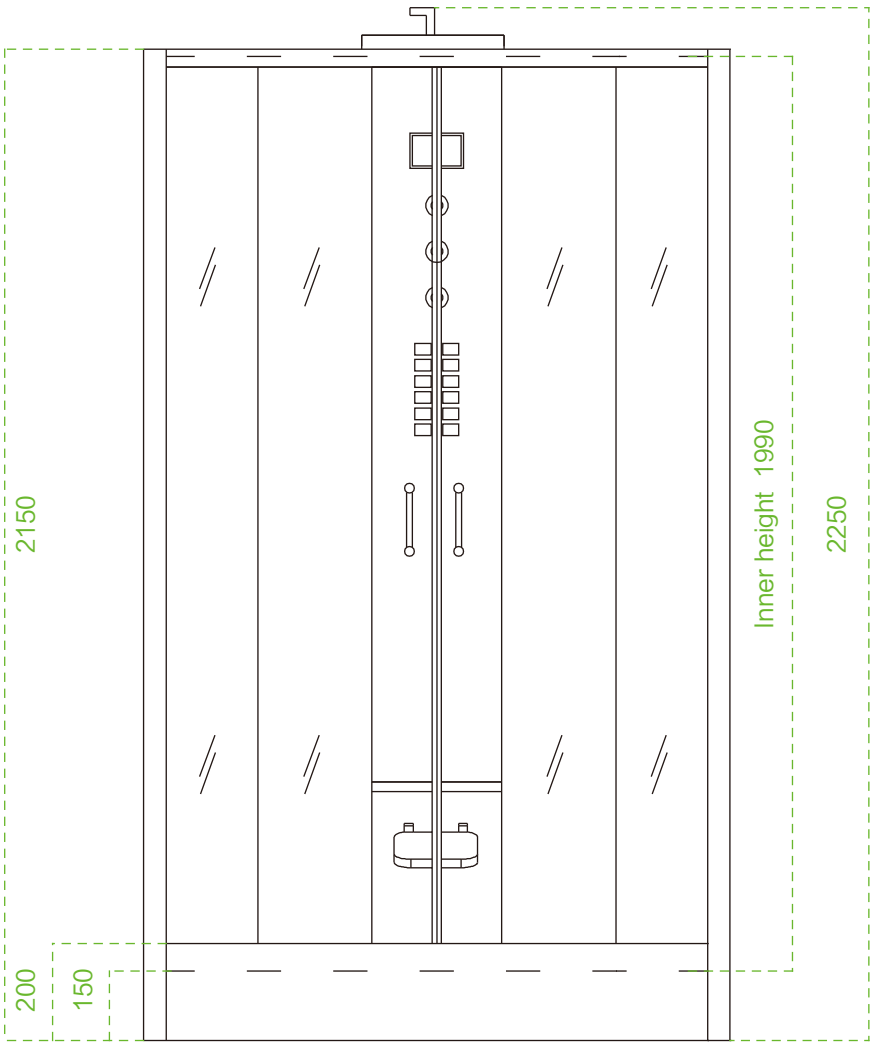

Model:WS102/WR102

Size:1000x1000x2250mm

Top view

Bottom view