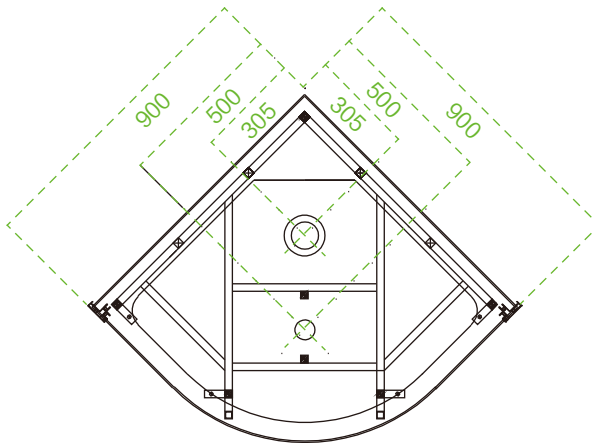

Model:WS101/WR101

Size:900x900x2250mm

Top view

Bottom view