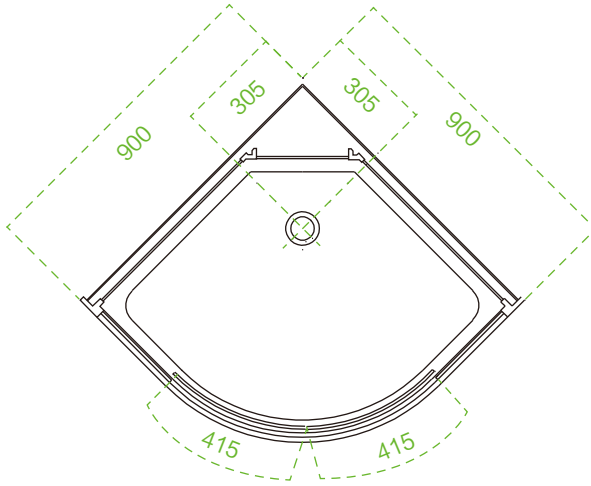

Model:WS101/WR101

Size:900x900x2250mm

Top view

Bottom view