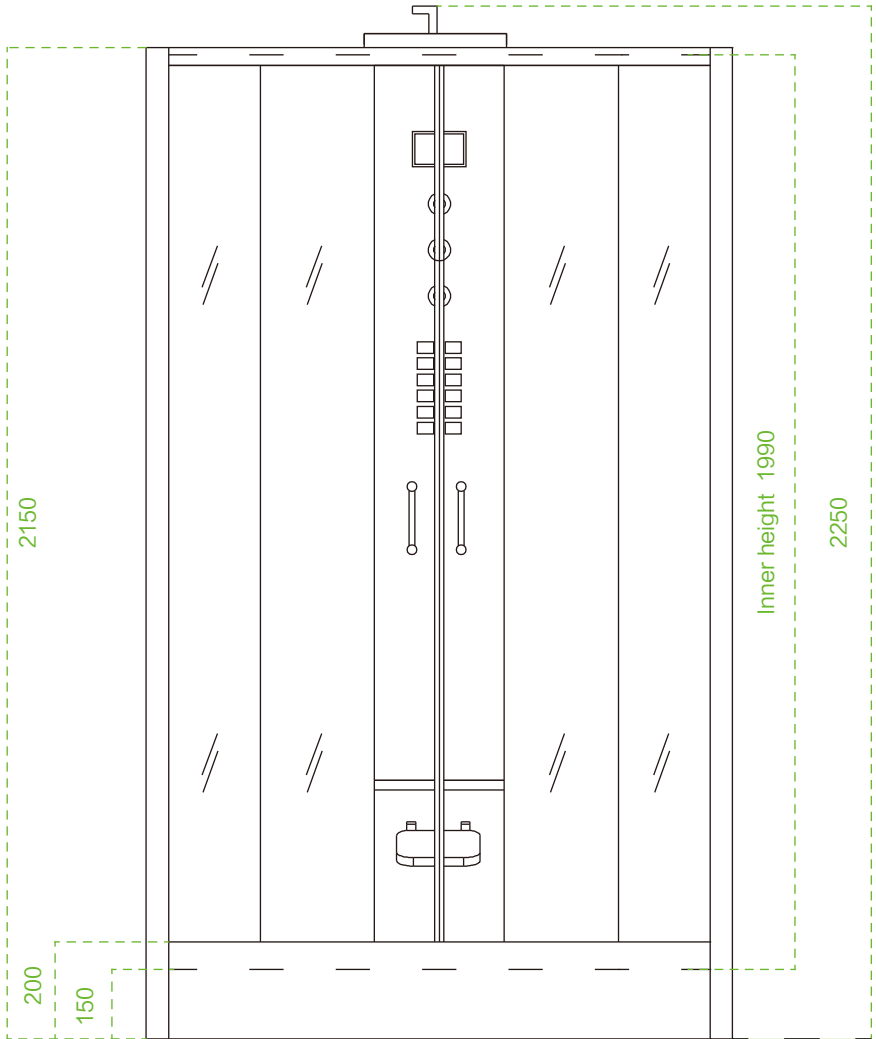

Model:WS101/WR101

Size:900x900x2250mm

Top view

Bottom view