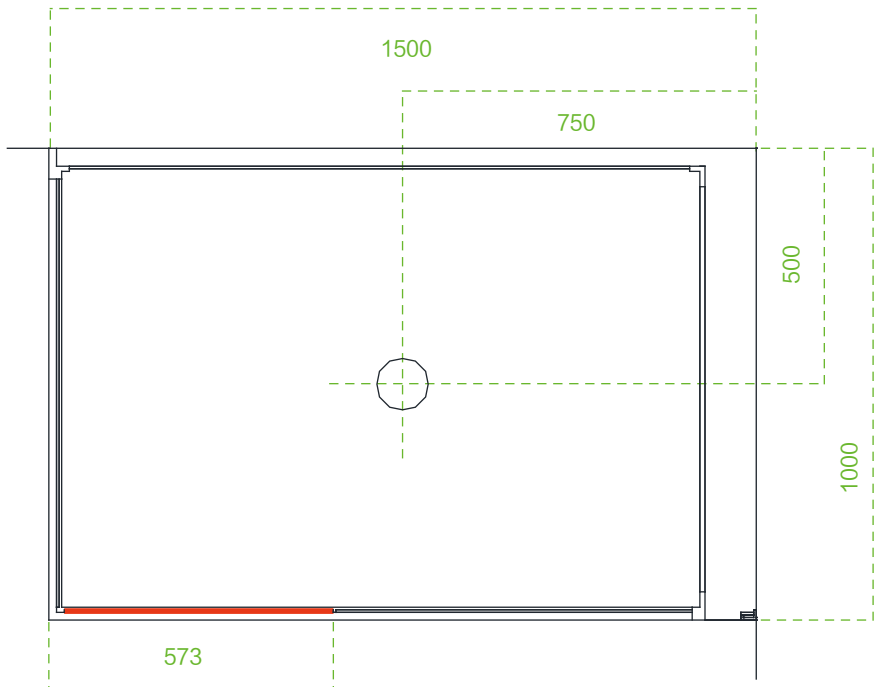

Model: WS120L/WR120L

Size: 1500x1000x2200mm

Top view

Model:WS120R/WR120R

Size:1500x1000x2200mm

Top view