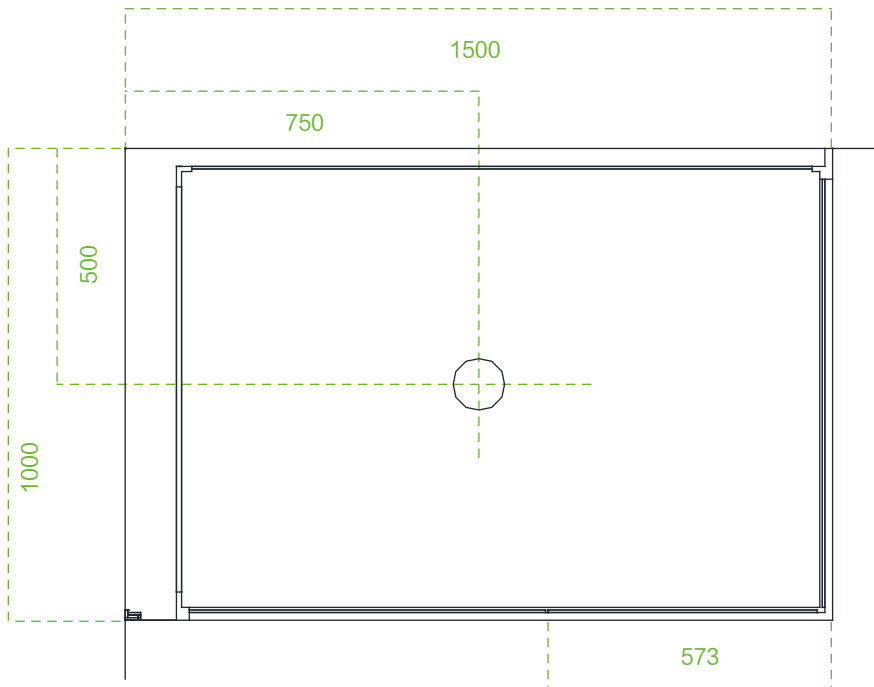

Model: WS120L/WR120L

Size: 1500x1000x2200mm

Top view

Model:WS120R/WR120R

Size:1500x1000x2200mm

Top view