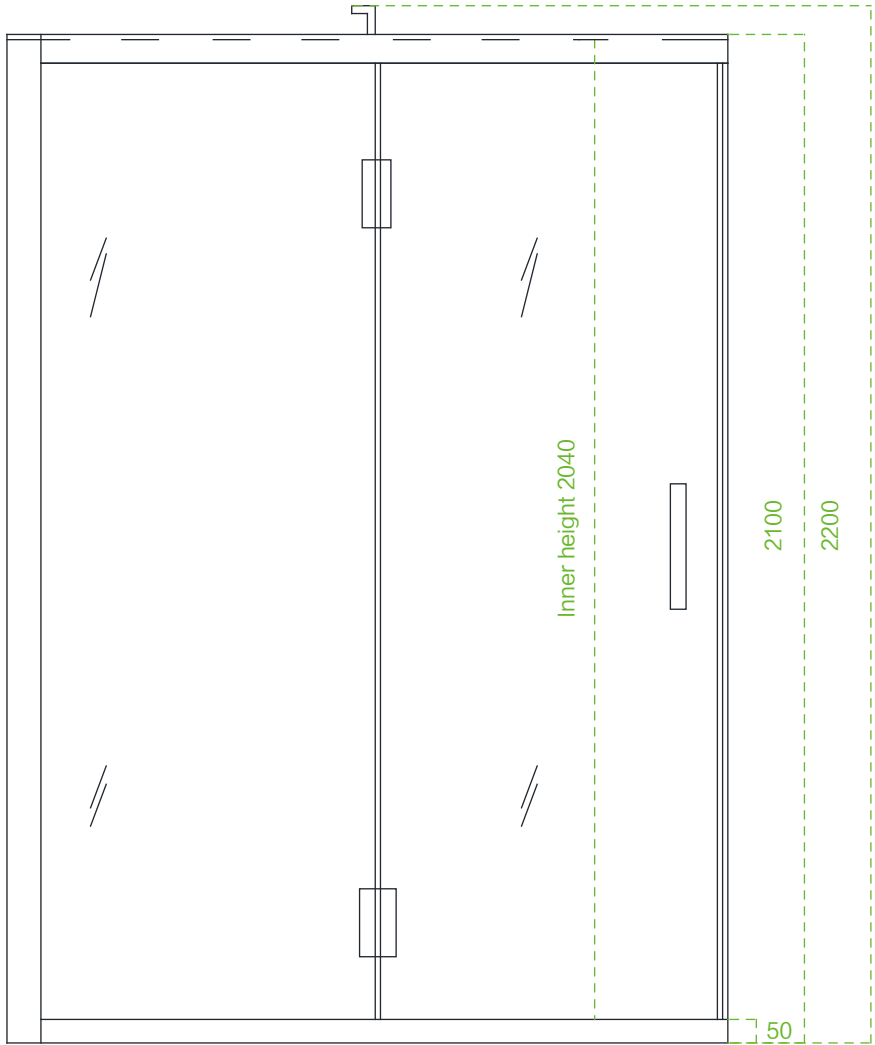

Model: WS120L/WR120L

Size: 1500x1000x2200mm

Top view

Model:WS120R/WR120R

Size:1500x1000x2200mm

Top view