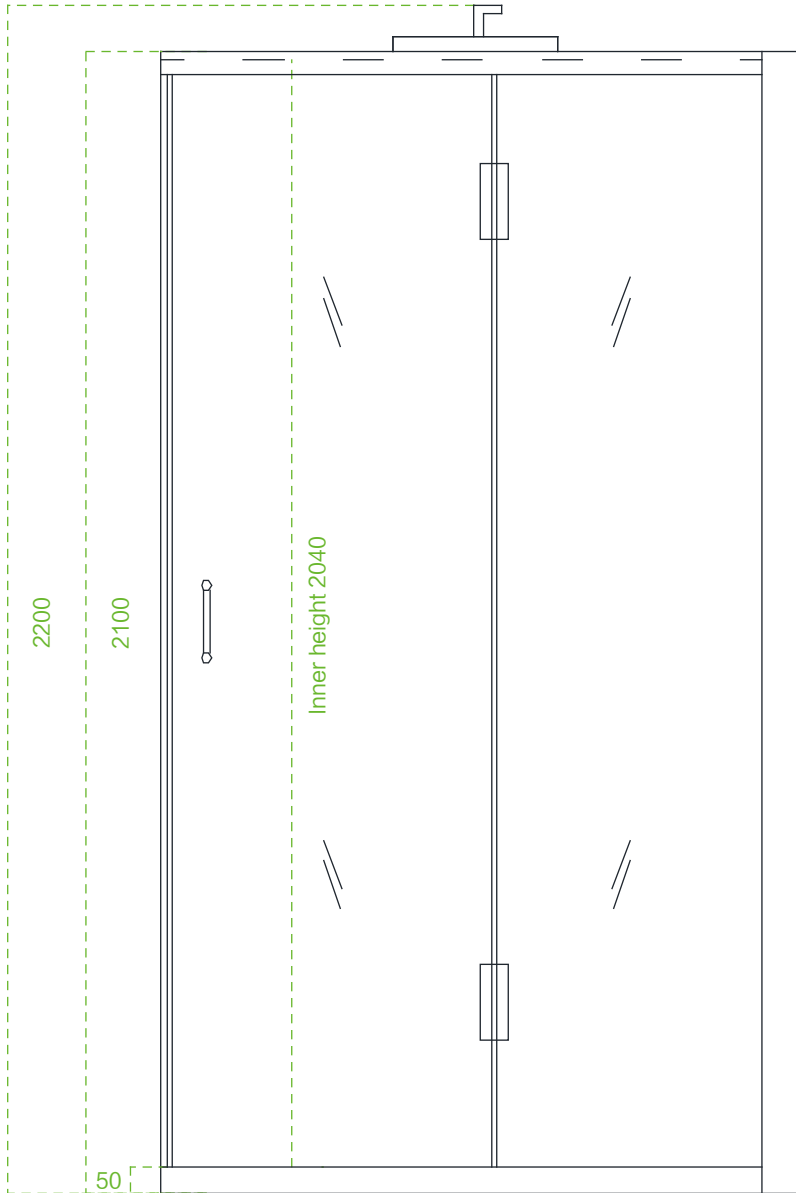

Model: WS120L/WR120L

Size: 1500x1000x2200mm

Top view

Model:WS120R/WR120R

Size:1500x1000x2200mm

Top view