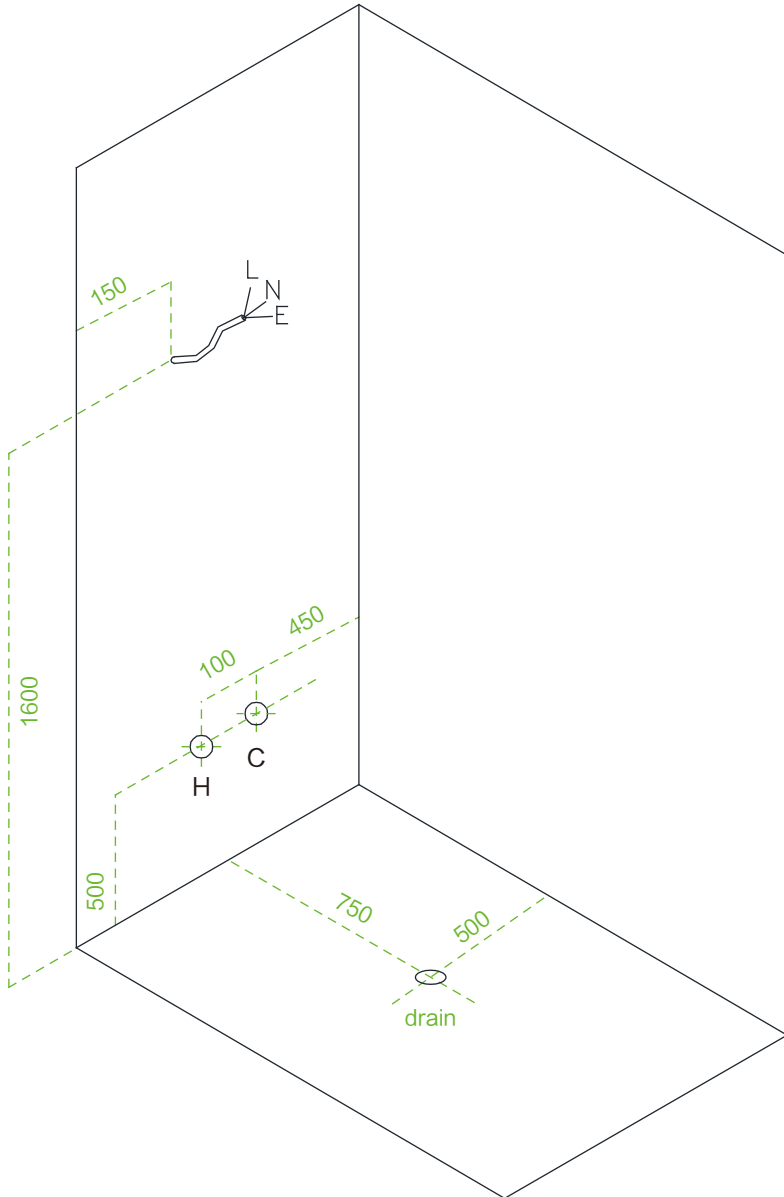

Model: WS120L/WR120L

Size: 1500x1000x2200mm

Top view

Model:WS120R/WR120R

Size:1500x1000x2200mm

Top view