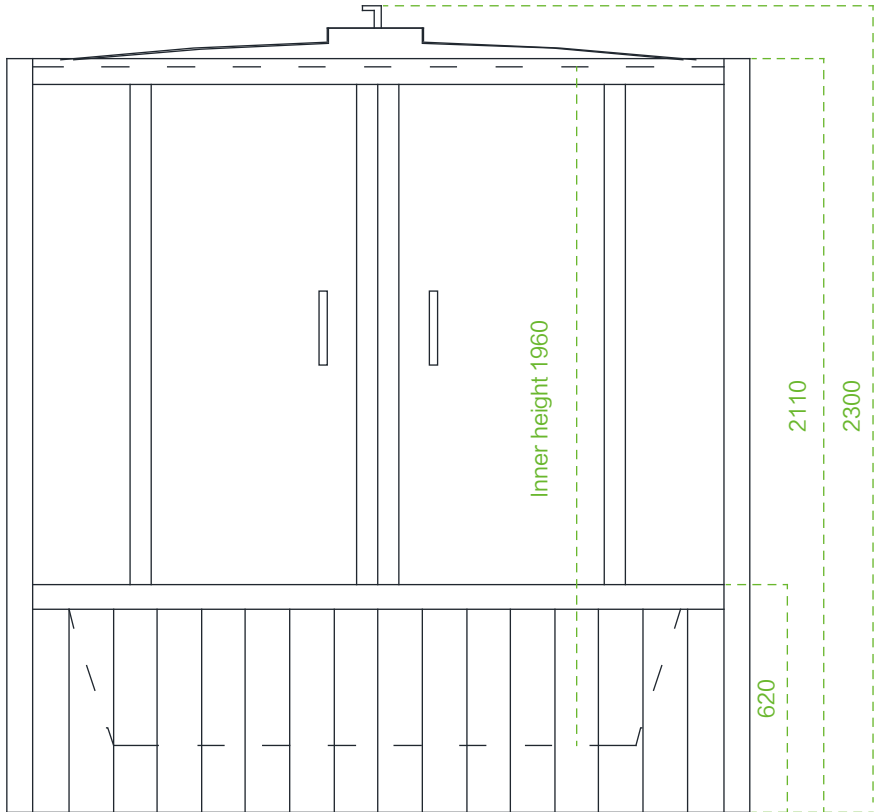

Model: WS118-2

Size: 1350x1350x2300mm

Top view

Bottom view