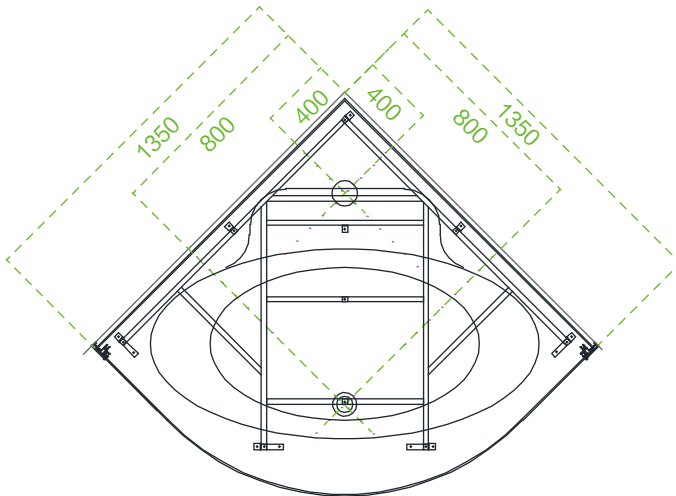

Model: WS118-2

Size: 1350x1350x2300mm

Top view

Bottom view