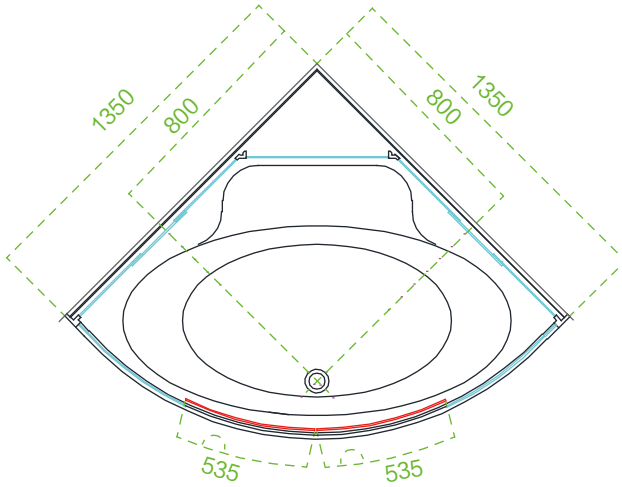

Model: WS118-2

Size: 1350x1350x2300mm

Top view

Bottom view