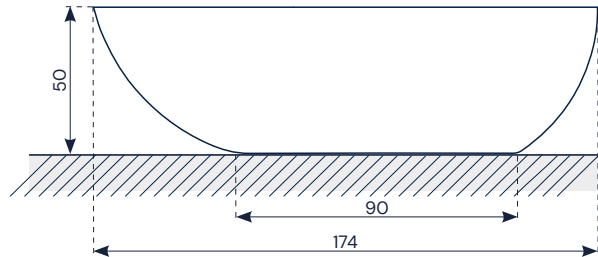

b10

Tay

PRODUCT CARD

P-IMP-MKT-XX · 1023 EN

be **bath**
be a ten

Tay

174x95 cm

Bathtub height: 50 cm

Bathtub interior height: 47 cm

Technical characteristics

Tay	
Capacity	270 l
Bathtub weight	105 kg
Shipping weight	124 kg
Shipping volumen	1,66 m ³
Shipping dimensions	1,12 x 1,9 x 0,78 m

Preinstallation