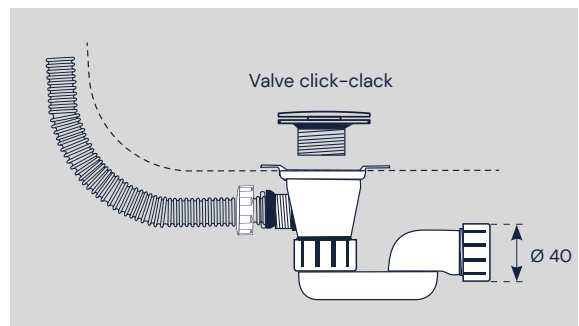

b10

Tay

PRODUCT CARD

P-IMP-MKT-XX · 1023 EN

be **bath**
be a ten

Tay

174x95 cm

Bathtub height: 50 cm

Bathtub interior height: 47 cm

Technical characteristics

Tay	
Capacity	270 l
Bathtub weight	105 kg
Shipping weight	124 kg
Shipping volumen	1,66 m ³
Shipping dimensions	1,12 x 1,9 x 0,78 m

Preinstallation

FREE STANDING BATHTUB

- F Cold water connection for faucets
- C Hot water connection for faucets
- D Drain connection Ø 40 mm

NOTE: Installation must be carried out with finished walls and flooring.

* Units in mm