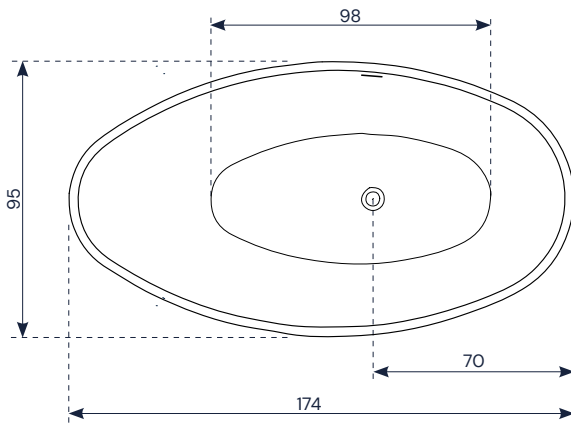

b10

Tay

PRODUCT CARD

P-IMP-MKT-XX · 1023 EN

be **bath**
be a ten

Tay

174x95 cm

Bathtub height: 50 cm

Bathtub interior height: 47 cm

Technical characteristics

Tay	
Capacity	270 l
Bathtub weight	105 kg
Shipping weight	124 kg
Shipping volumen	1,66 m ³
Shipping dimensions	1,12 x 1,9 x 0,78 m

Preinstallation

FREE STANDING BATHTUB

- F Cold water connection for faucets
- C Hot water connection for faucets
- D Drain connection Ø 40 mm

NOTE: Installation must be carried out with finished walls and flooring.

* Units in mm