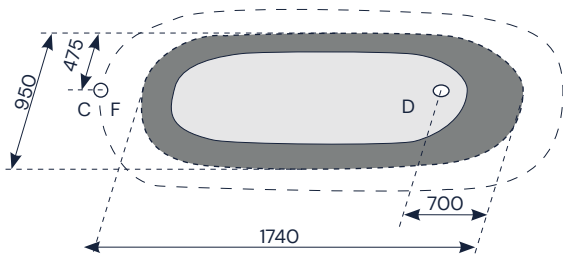

b10

Tay

PRODUCT CARD

P-IMP-MKT-XX · 1023 EN

be **bath**
be a ten

Tay

174x95 cm

Bathtub height: 50 cm

Bathtub interior height: 47 cm

Technical characteristics

Tay	
Capacity	270 l
Bathtub weight	105 kg
Shipping weight	124 kg
Shipping volumen	1,66 m ³
Shipping dimensions	1,12 x 1,9 x 0,78 m

Preinstallation

FREE STANDING BATHTUB

- F Cold water connection for faucets
- C Hot water connection for faucets
- D Drain connection Ø 40 mm

NOTE: Installation must be carried out with finished walls and flooring.

* Units in mm